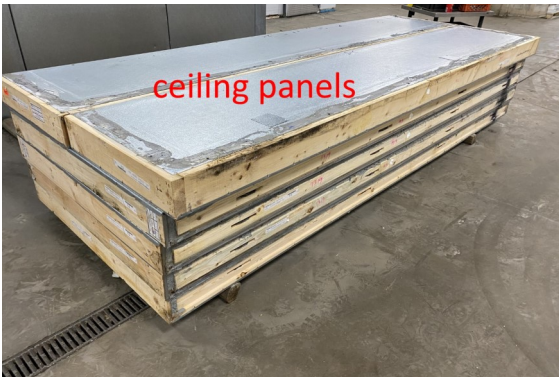

**11' x 20'1" x 10' H
Cooler or Freezer
Wall & Ceiling Panels Diagram**

**19-2020
Color code: Black
Not drawn to scale.**

11' x 20'1" x 10' H
Cooler or Freezer

19-2020
Black