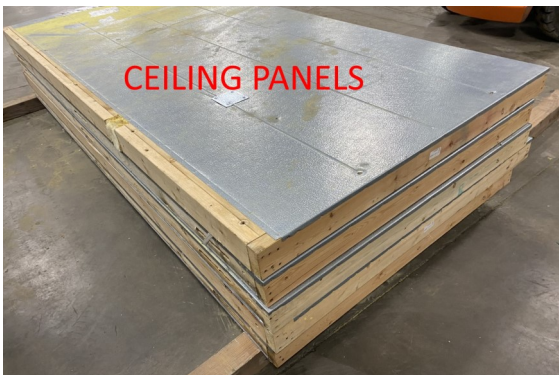

**9' x 20'1" x 10' H
Cooler
Wall & Ceiling Panels Diagram**

**20-2020
Color code: no color
Not drawn to scale.**

**9' x 20'1" x 10' H
Cooler**

**20-2020
No color**