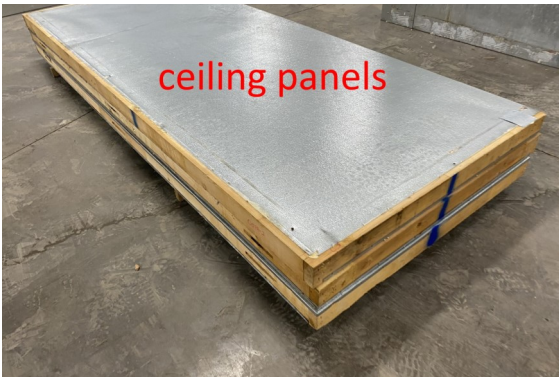

10'1" x 12' x 9'7" H
Cooler or Freezer
Wall & Ceiling Panels Diagram

19-2020
Color code: Blue
Not drawn to scale.

10'1" x 12' x 9'7" H
Cooler or Freezer

19-2020
No color code.

**10'1" x 12' x 9'7" H
Cooler or Freezer**