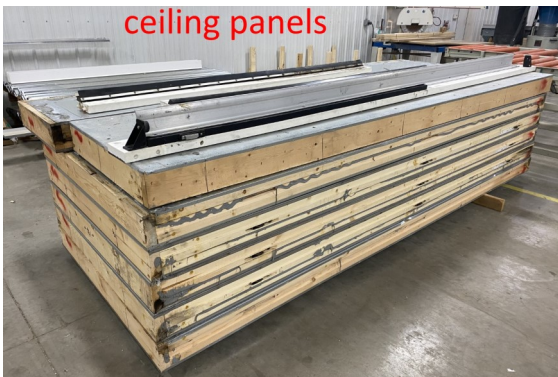

**11' x 24' x 10'6" H
Cooler or Freezer
Wall & Ceiling Panels Diagram**

**22-2020
Color code: Red
Not drawn to scale.**

11' x 24' x 10'6" H
Cooler or Freezer

22-2020
Red