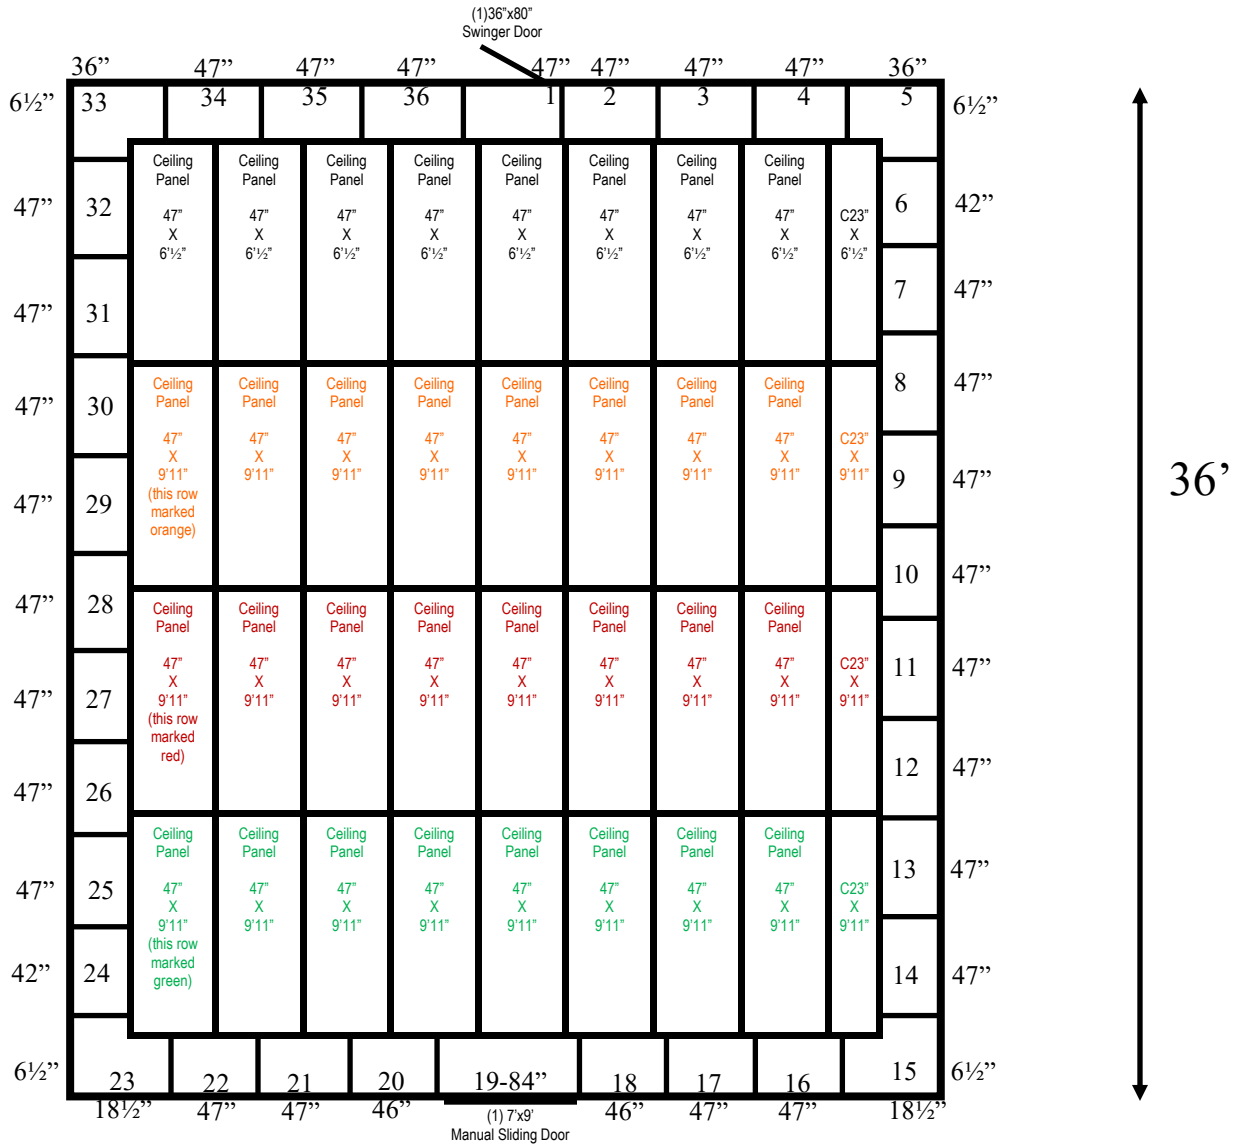

33'6"

Ceiling support: ceiling hangers

33'6" x 36' x 17'6" H
Cooler
Wall & Ceiling Panels Diagram

113-2019
Color code: no color
Not drawn to scale.

**33'6" x 36' x 17'6" H
Cooler**

**113-2019
No color**