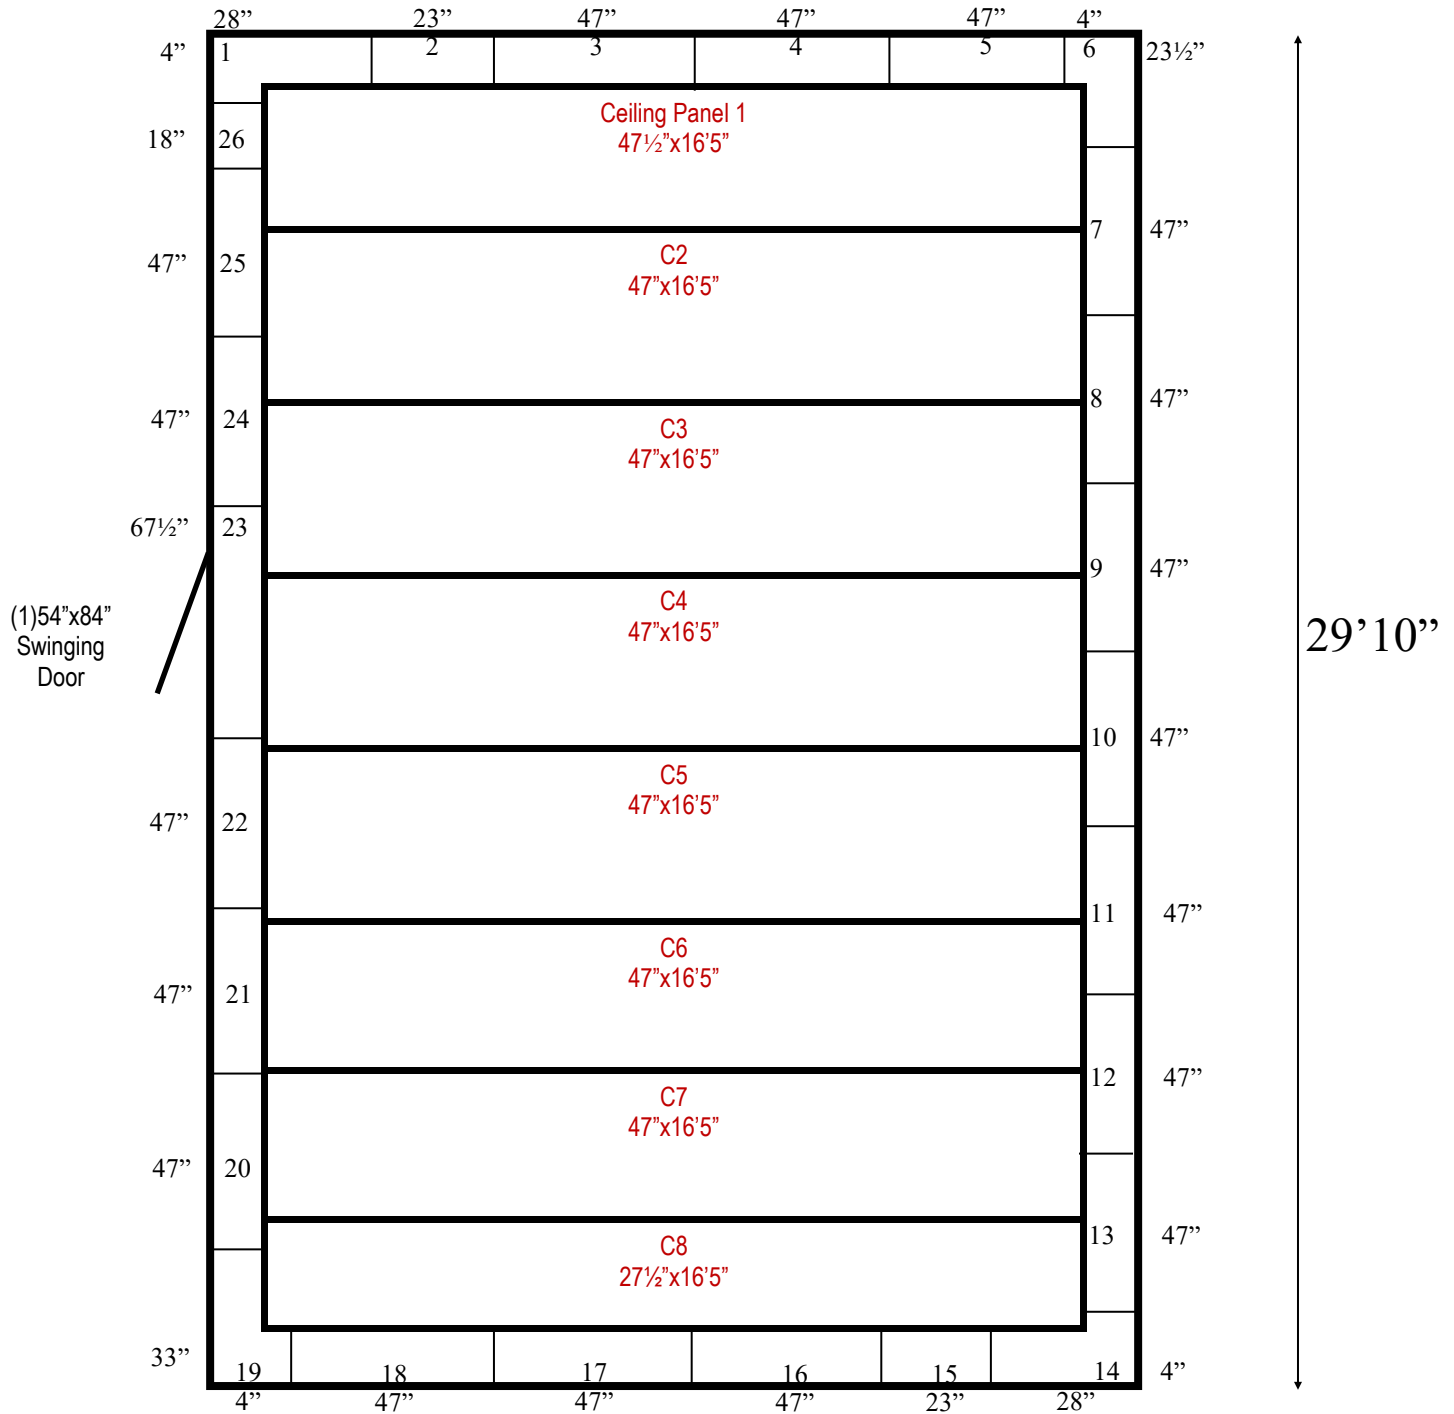

16'5"

16'5" x 29'10" x 8'5" H
Cooler or Freezer
Wall & Ceiling Panels Diagram

6-2020
No color
Not drawn to scale.

16'5" x 29'10" x 8'5" H
Cooler or Freezer

6-2020
No color

16'5" x 29'10" x 8'5" H
Cooler or Freezer

6-2020
No color