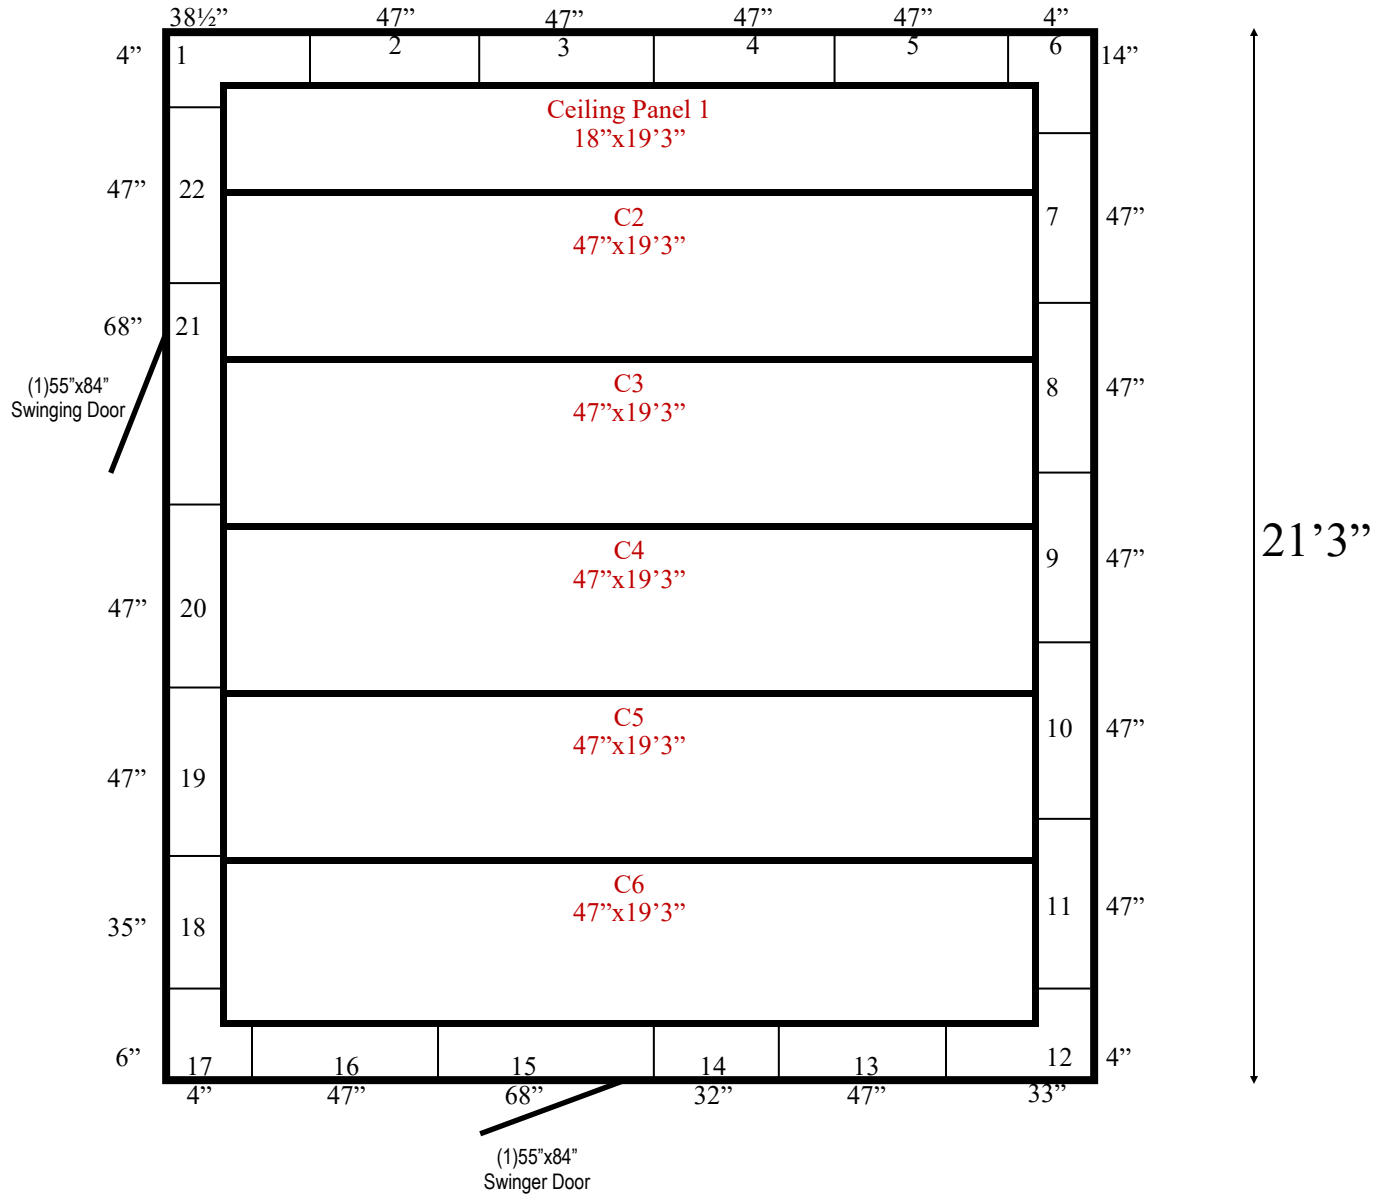

19'3"

19'3" x 21'3" x 8'5" H  
Cooler  
Wall & Ceiling Panels Diagram

110-2020  
Pink  
Not drawn to scale.

**19'3" x 21'3" x 8'5" H  
Cooler**

**110-2020  
Pink**