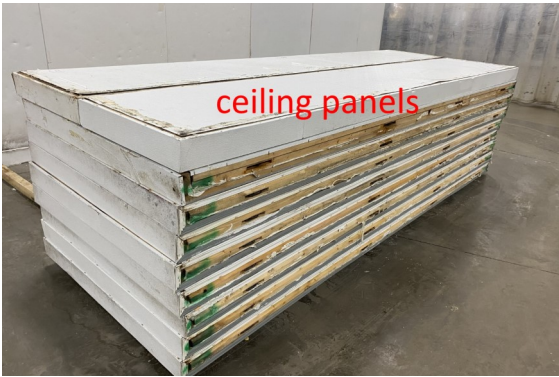

11'7" x 35'4" x 8'4" H

Cooler

Wall & Ceiling Panels Diagram

110-2020

Color code: green

Not drawn to scale.

**11'7" x 35'4" x 8'4" H  
Cooler**

**110-2020  
green**