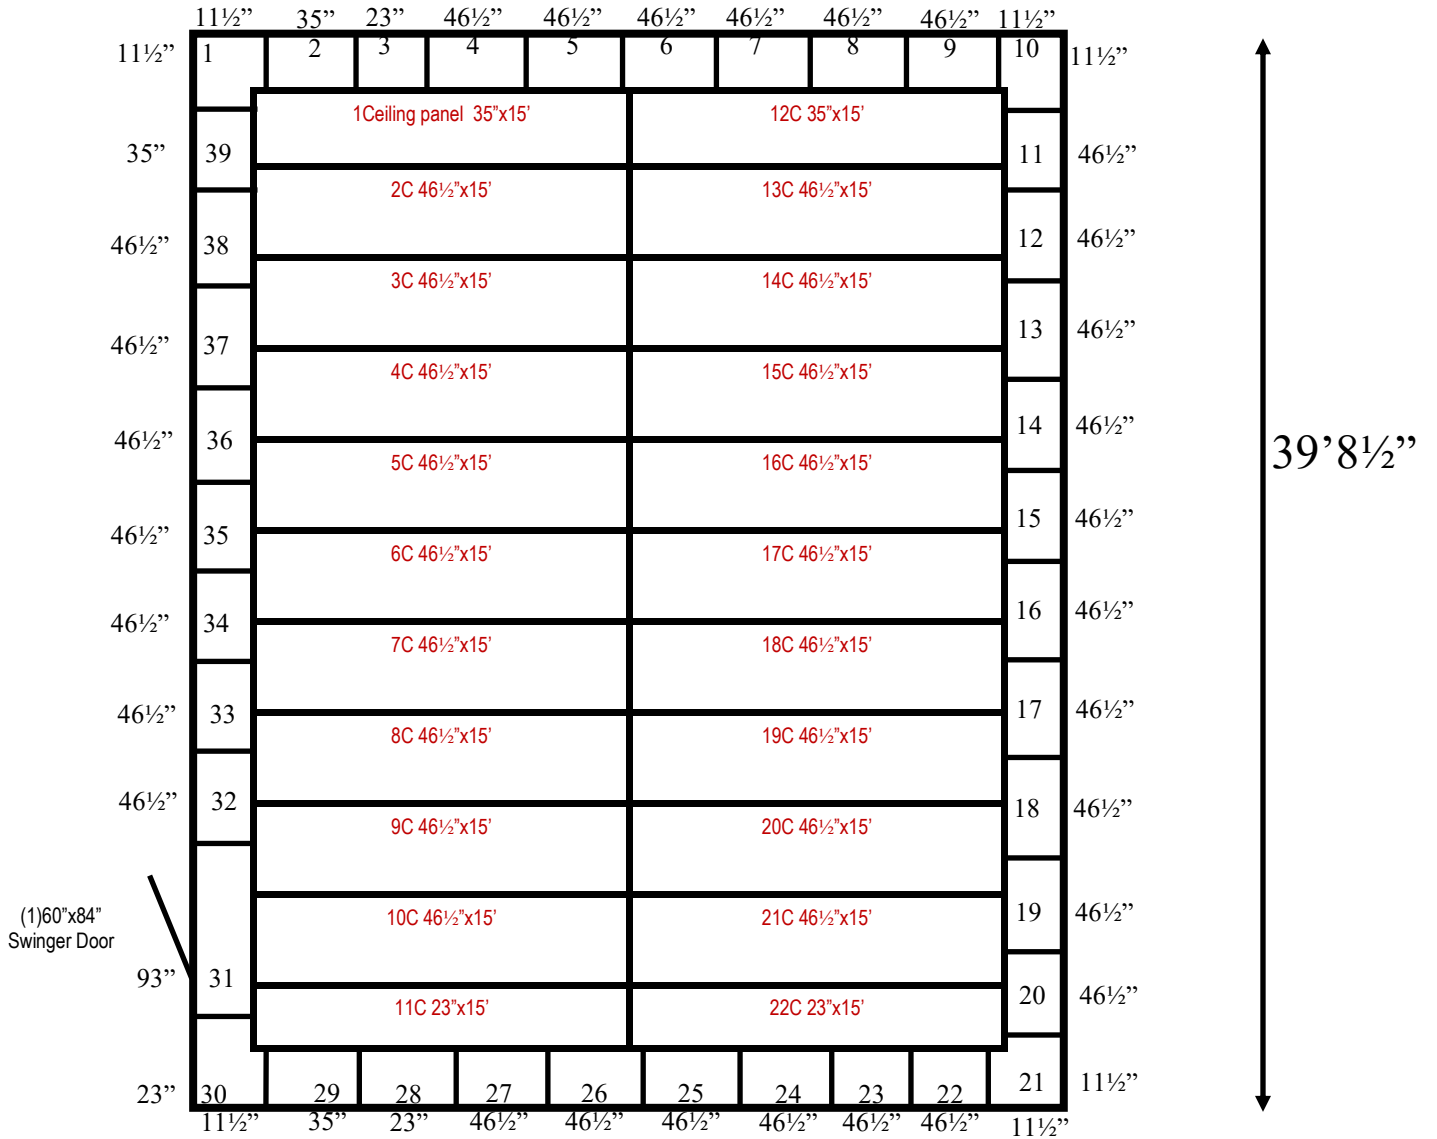

30'

Ceiling notes:
2 piece beam & 3 posts for support (note post in middle of box not pictured).

30' x 39'8 1/2" x 10'3 1/2" H
Cooler
Wall & Ceiling Panels Diagram

90-2020
Color code: no color
Not drawn to scale.

30' x 39'8½" x 10'3½" H
Cooler

90-2020
No color