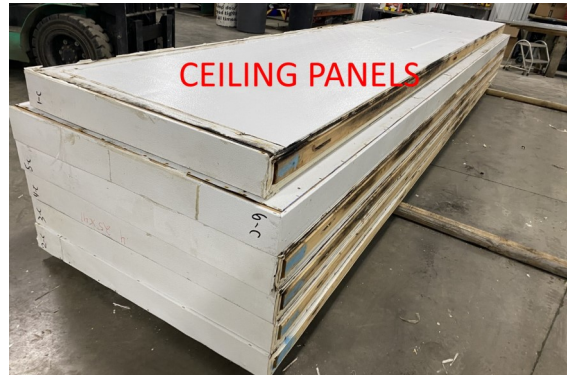

21'3" x 23'2" x 8'5" H
Cooler or Freezer
Wall & Ceiling Panels Diagram

110-2020
Lt blue
Not drawn to scale.

21'3" x 23'2" x 8'5" H
Cooler or Freezer

110-2020
Lt blue