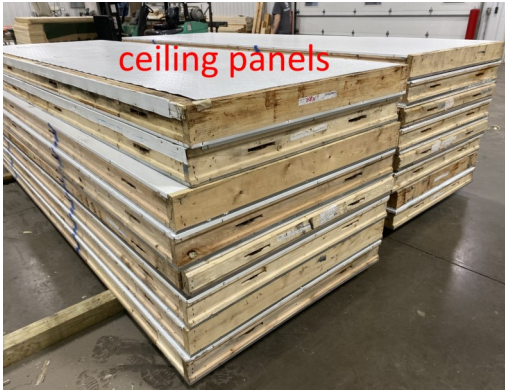

**23'1" x 31' x 10' H
 Freezer with Floor
 Wall & Floor Panels Diagram**

**1-2020
 Color code: Blue
 Not drawn to scale.**

**23'1" x 31' x 10' H
Freezer with Floor
Ceiling Panels Diagram**

**1-2020
Color code: Blue
Not drawn to scale.**

**23'1" x 31' x 10' H
Freezer With Floor**

**1-2020
Blue**

**23'1" x 31' x 10' H
Freezer With Floor**

**1-2020
Blue**