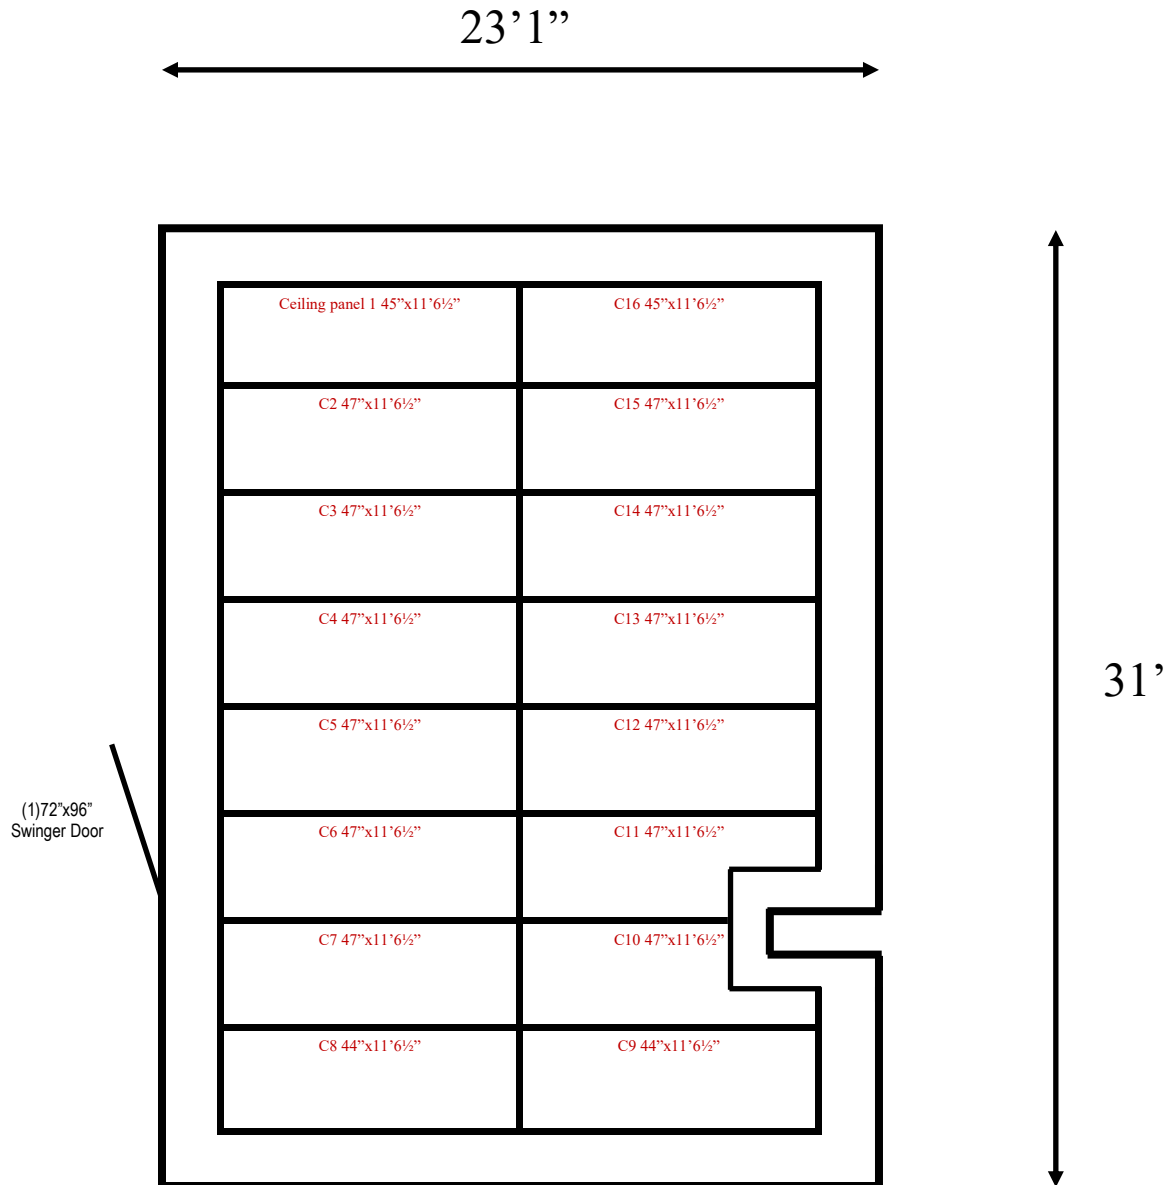

**23'1" x 31' x 10' H
 Freezer with Floor
 Wall & Floor Panels Diagram**

**1-2020
 Color code: Blue
 Not drawn to scale.**

**23'1" x 31' x 10' H
Freezer with Floor
Ceiling Panels Diagram**

**1-2020
Color code: Blue
Not drawn to scale.**

**23'1" x 31' x 10' H
Freezer With Floor**

**1-2020
Blue**

**23'1" x 31' x 10' H
Freezer With Floor**

**1-2020
Blue**