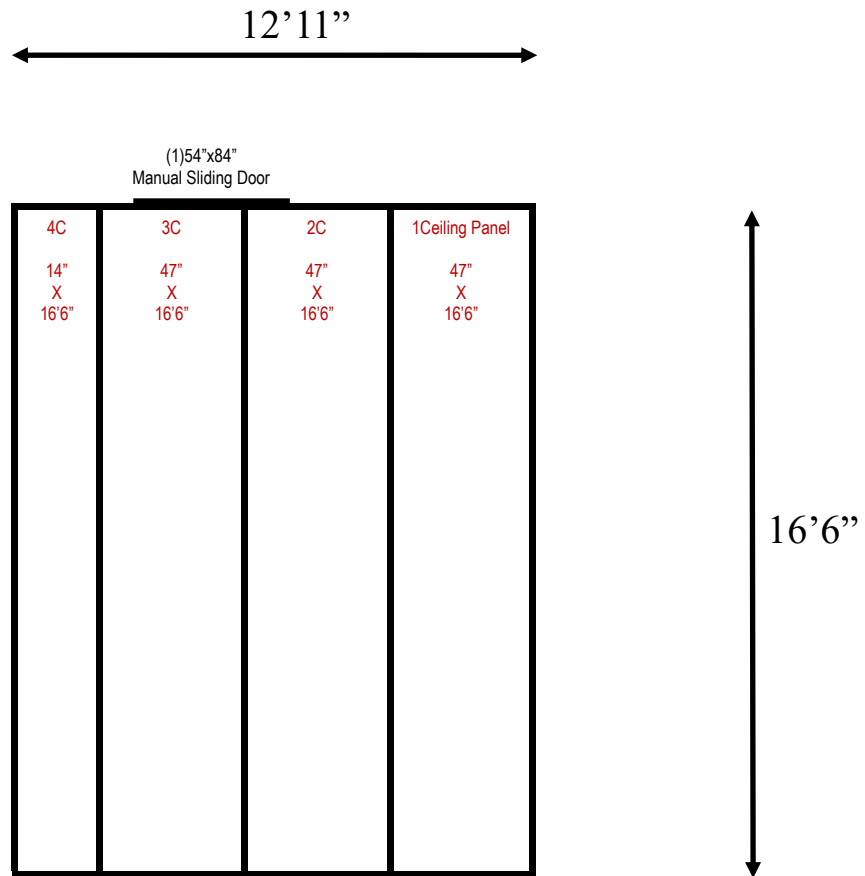

12'11" x 16'6" x 10' H
Freezer with Floor
Wall & Floor Panels Diagram

1-2020
Color code: Blue purple
Not drawn to scale.

12'11" x 16'6" x 10' H
Freezer with Floor
Ceiling Panels Diagram

1-2020
Color code: Blue purple
Not drawn to scale.

**12'11" x 16'6" x 10' H
Freezer with Floor**

**1-2020
Blue Purple**

12'11" x 16'6" x 10' H
Freezer with Floor

1-2020
Blue Purple