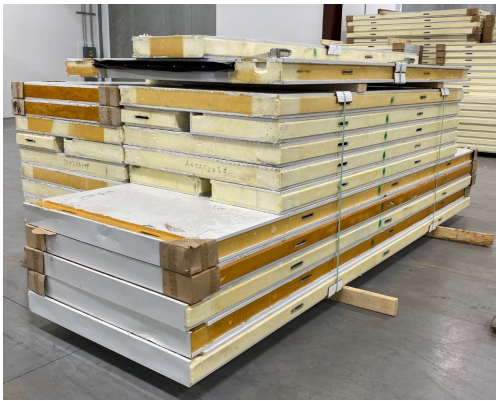

11'6" x 16'4" x 8' H
Cooler or Freezer
Wall & Ceiling Panels Diagram

500-2019
Green
Not drawn to scale.

11'6" x 16'4" x 8' H
Cooler or Freezer

500-2019
Green