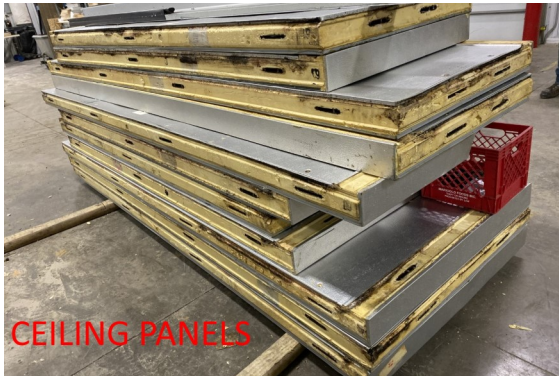

Notes:
 Ceiling support: C-channel & hangars.
 Blue numbering is floor screed layout.

19'3" x 19'3" x 10'5" H (11' H with C-channel)
Cooler
Wall & Ceiling Panels Diagram

104-19
Color code: No color
Not drawn to scale.

**19'3" x 19'3" x 10'5" H
Cooler**

**104-2019
No color**

**19'3" x 19'3" x 10'5" H
Cooler**

**104-2019
No color**