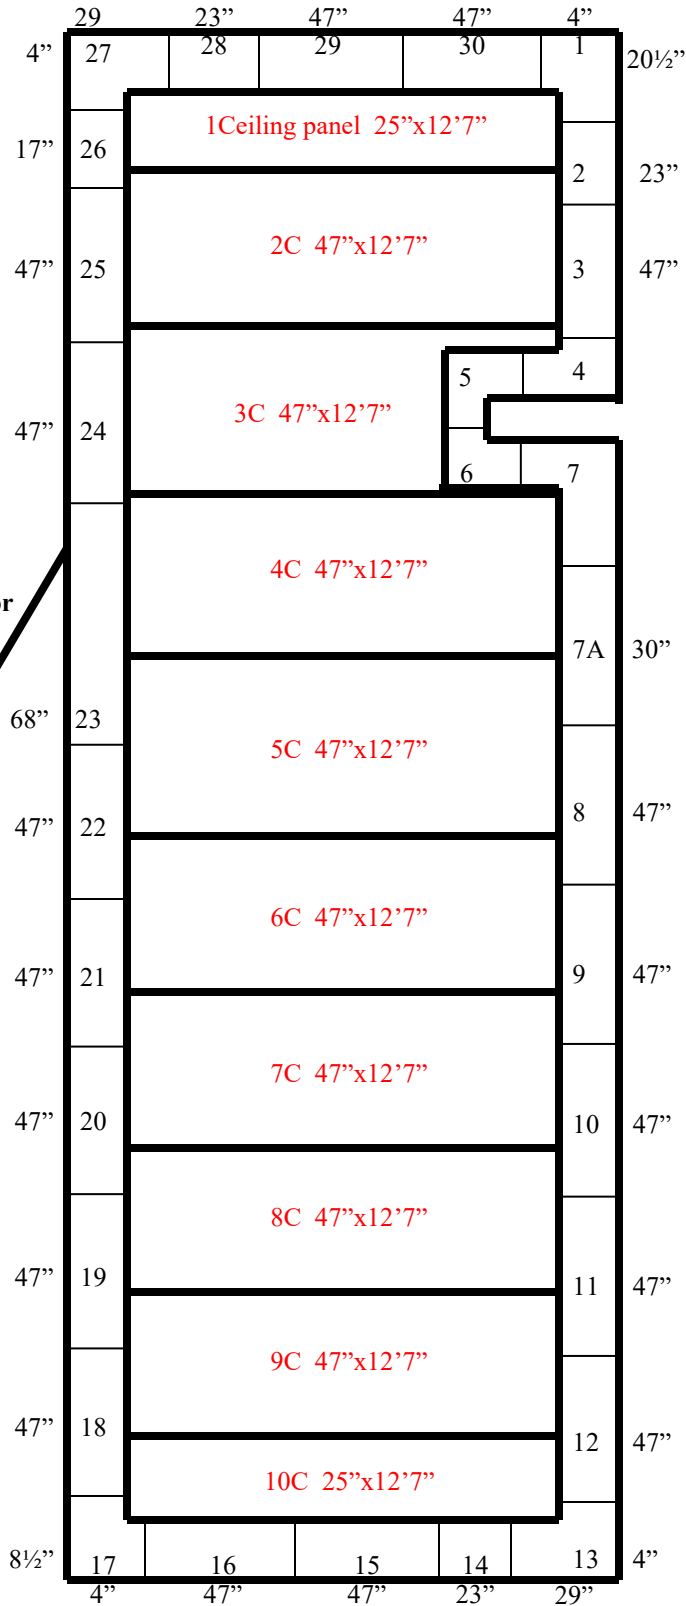

12'7"

35'7"

(1)54"x84"  
Swinging Door

#4=4"x11"  
#5=½"x14½"  
#6=½"x8"  
#7=4"x30"

12'7" x 35'7" x 8'4" H  
Walk-In Cooler or Freezer  
Wall & Ceiling Panels Diagram

**12'7" x 35'7" x 8'4" H**  
**Cooler or Freezer**

**82-2019**  
**Red**