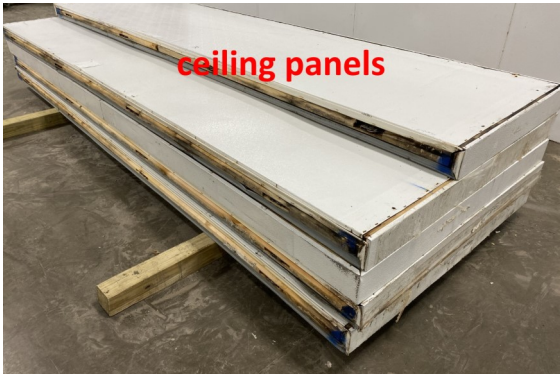

**11'7" x 18'5" x 8'4" H
Cooler or Freezer
Wall & Ceiling Panels Diagram**

**82-2019
Dark blue
Not drawn to scale.**

11'7" x 18'5" x 8'4" H
Cooler or Freezer

82-2019
Dark blue