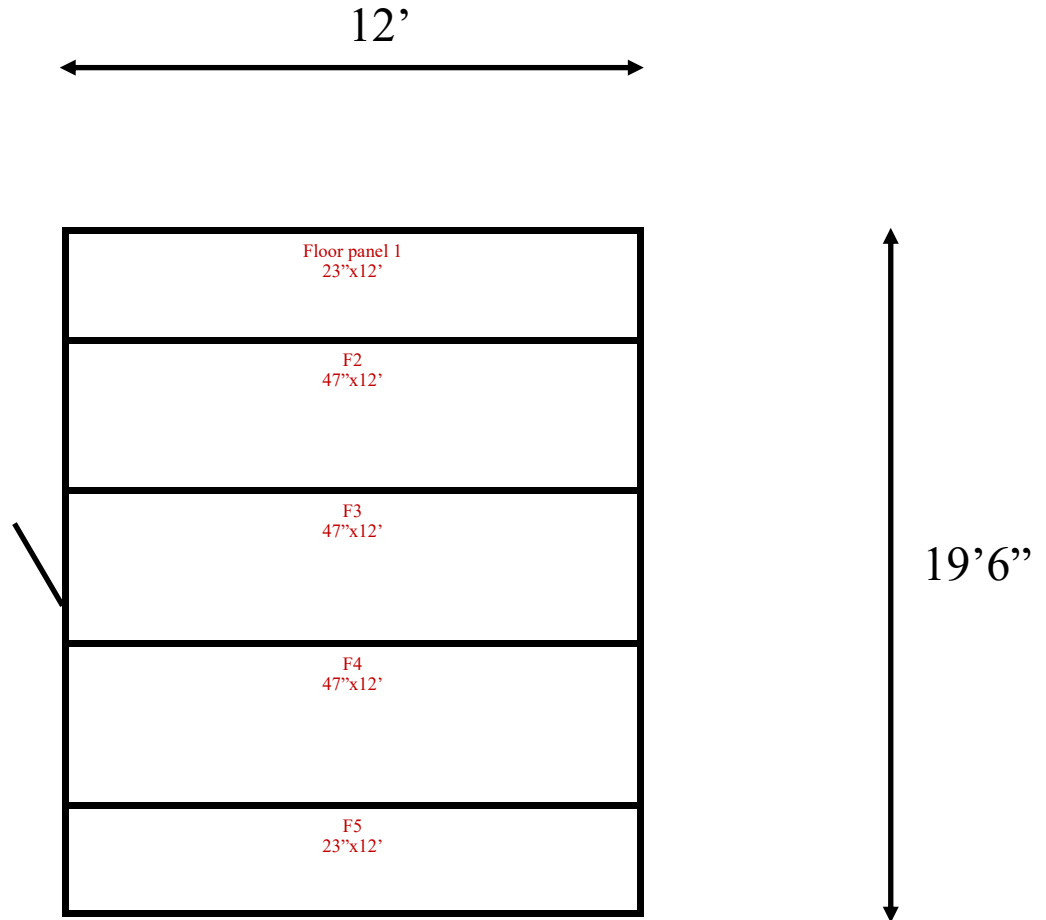

**12' x 19'6" x 9'4" H  
Freezer with Floor  
Wall & Ceiling Panels Diagram**

**98-2019  
Color code: No color  
Not drawn to scale.**

**12' x 19'6" x 9'4" H  
Freezer with Floor  
Floor Panels Diagram**

**98-2019  
Color code: No color  
Not drawn to scale.**

**12' x 19'6" x 9'4" H  
Freezer with Floor**

**98-2019  
No color**