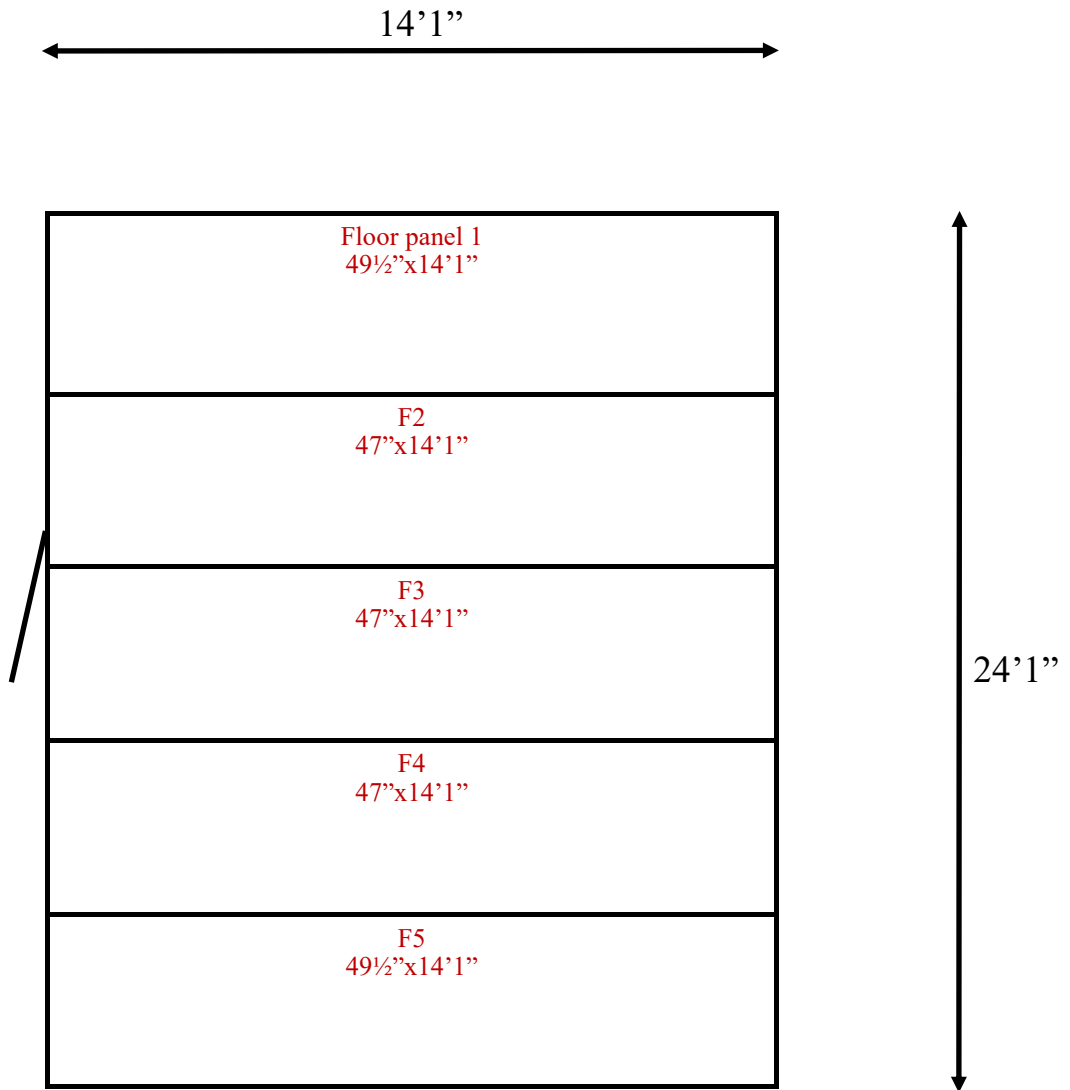

**14' x 20'1" x 9'2" H  
Freezer with Floor  
Wall & Ceiling Panels Diagram**

**89-2019  
black  
Not drawn to scale.**

*Floor panels diagram on next page.*

14' x 20'1" x 9'2" H  
Freezer with Floor  
Floor Panels Diagram

89-2019  
black  
Not drawn to scale.

**14' x 20'1" x 9'2" H  
Freezer with Floor**

**89-2019  
black**