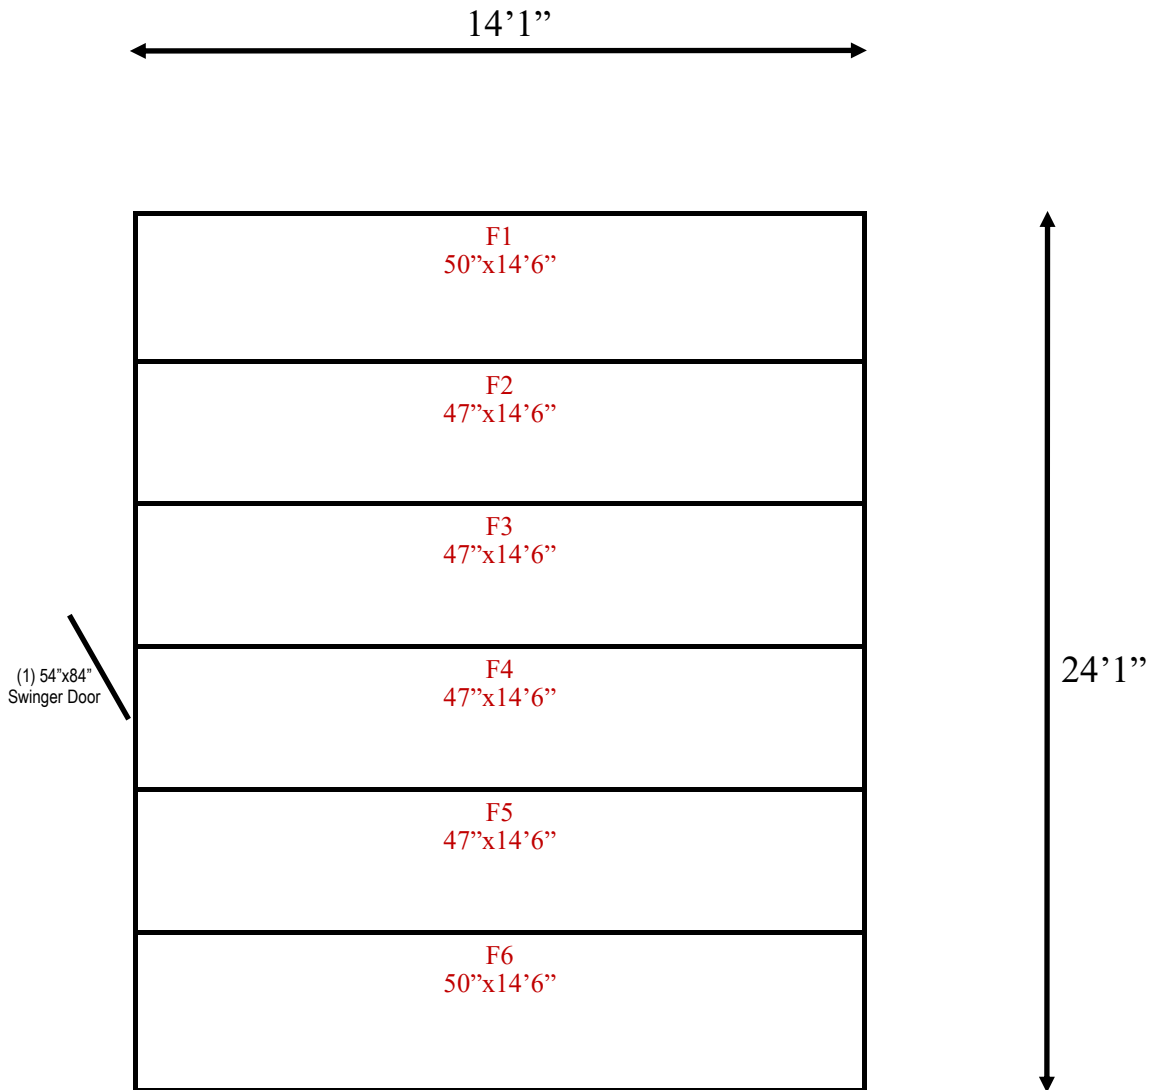

**14'1" x 24'1" x 9'1" H  
Freezer with Floor  
Wall & Ceiling Panels Diagram**

**107-2019  
No color  
Not drawn to scale.**

*Floor panels diagram on next page.*

14'1" x 24'1" x 9'1" H  
Freezer with Floor  
Floor Panels Diagram

107-2019  
No color  
Not drawn to scale.

**14'1" x 24'1" x 9'1" H**  
**Freezer with Floor**

**107-2019**  
**No color**

**14'1" x 24'1" x 9'1" H**  
**Freezer with Floor**

**107-2019**  
**No color**