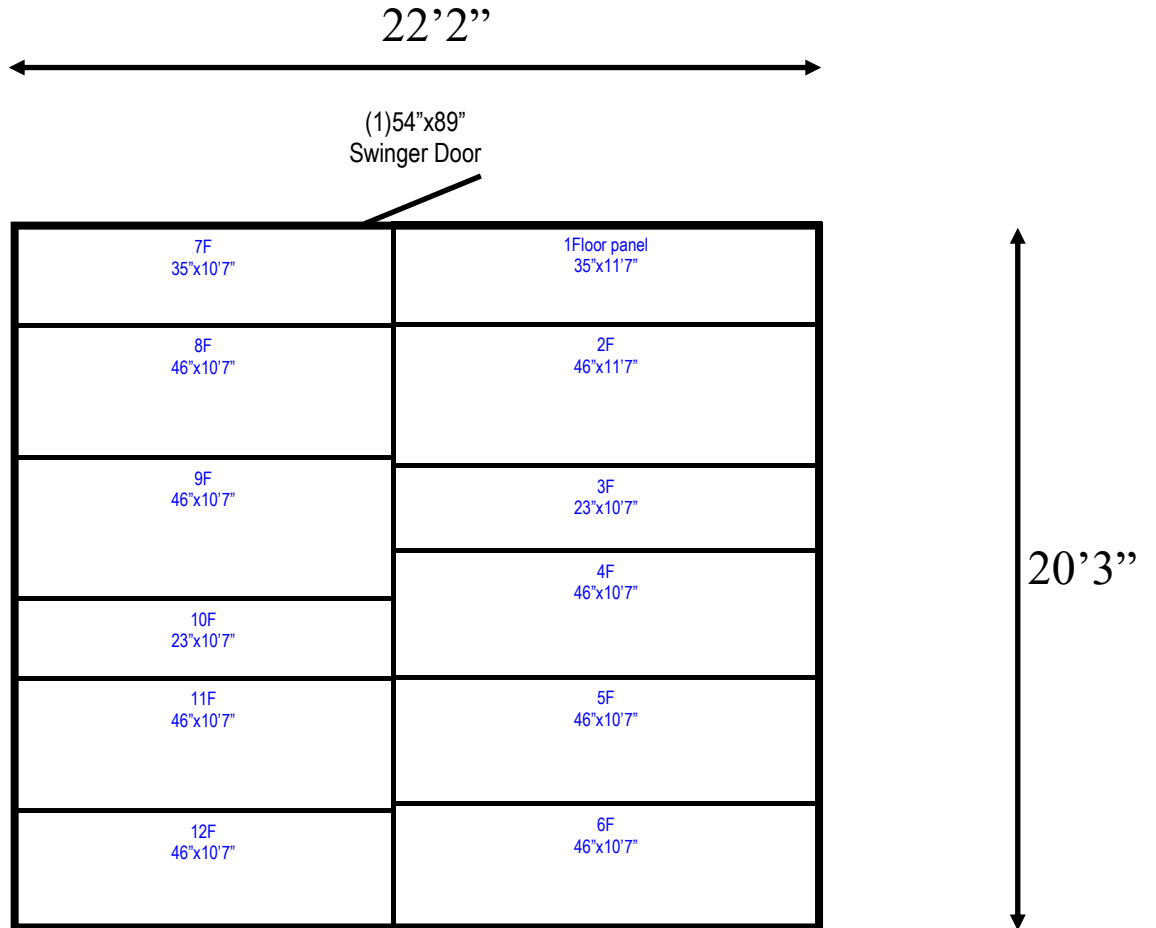

Ceiling support: I-beam & hangers.

**20'3" x 22'2" x 9'8"H (10'8" w/ beam)**  
**Freezer with Floor**  
**Wall & Ceiling Panels Diagram**

**100-2019**  
**Color code: No color**  
**Not drawn to scale.**

20'3" x 22'2" x 9'8"H (10'8" w/ beam)  
Freezer with Floor  
Floor Panels Diagram

100-2019  
Color code: No color  
Not drawn to scale.

**20'3" x 22'2" x 9'8"H (10'8" w/ beam)  
Freezer with Floor**

**100-2019  
No color**

**20'3" x 22'2" x 9'8"H (10'8" w/ beam)  
Freezer with Floor**

**100-2019  
No color**