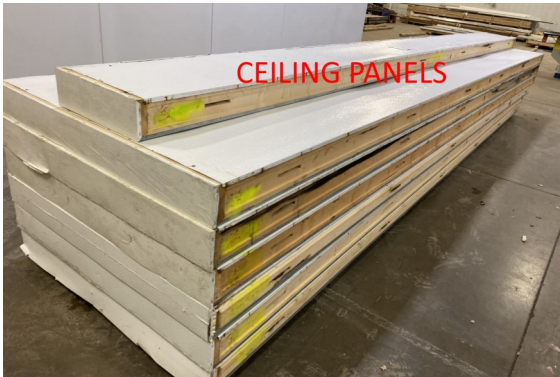

19'3"

19'3" x 25'1" x 8'6" H
Cooler or Freezer
Wall & Ceiling Panels Diagram

102-2019
Yellow
Not drawn to scale.

19'3" x 25'1" x 8'6" H
Cooler or Freezer

102-2019
Yellow

19'3" x 25'1" x 8'6" H
Cooler or Freezer