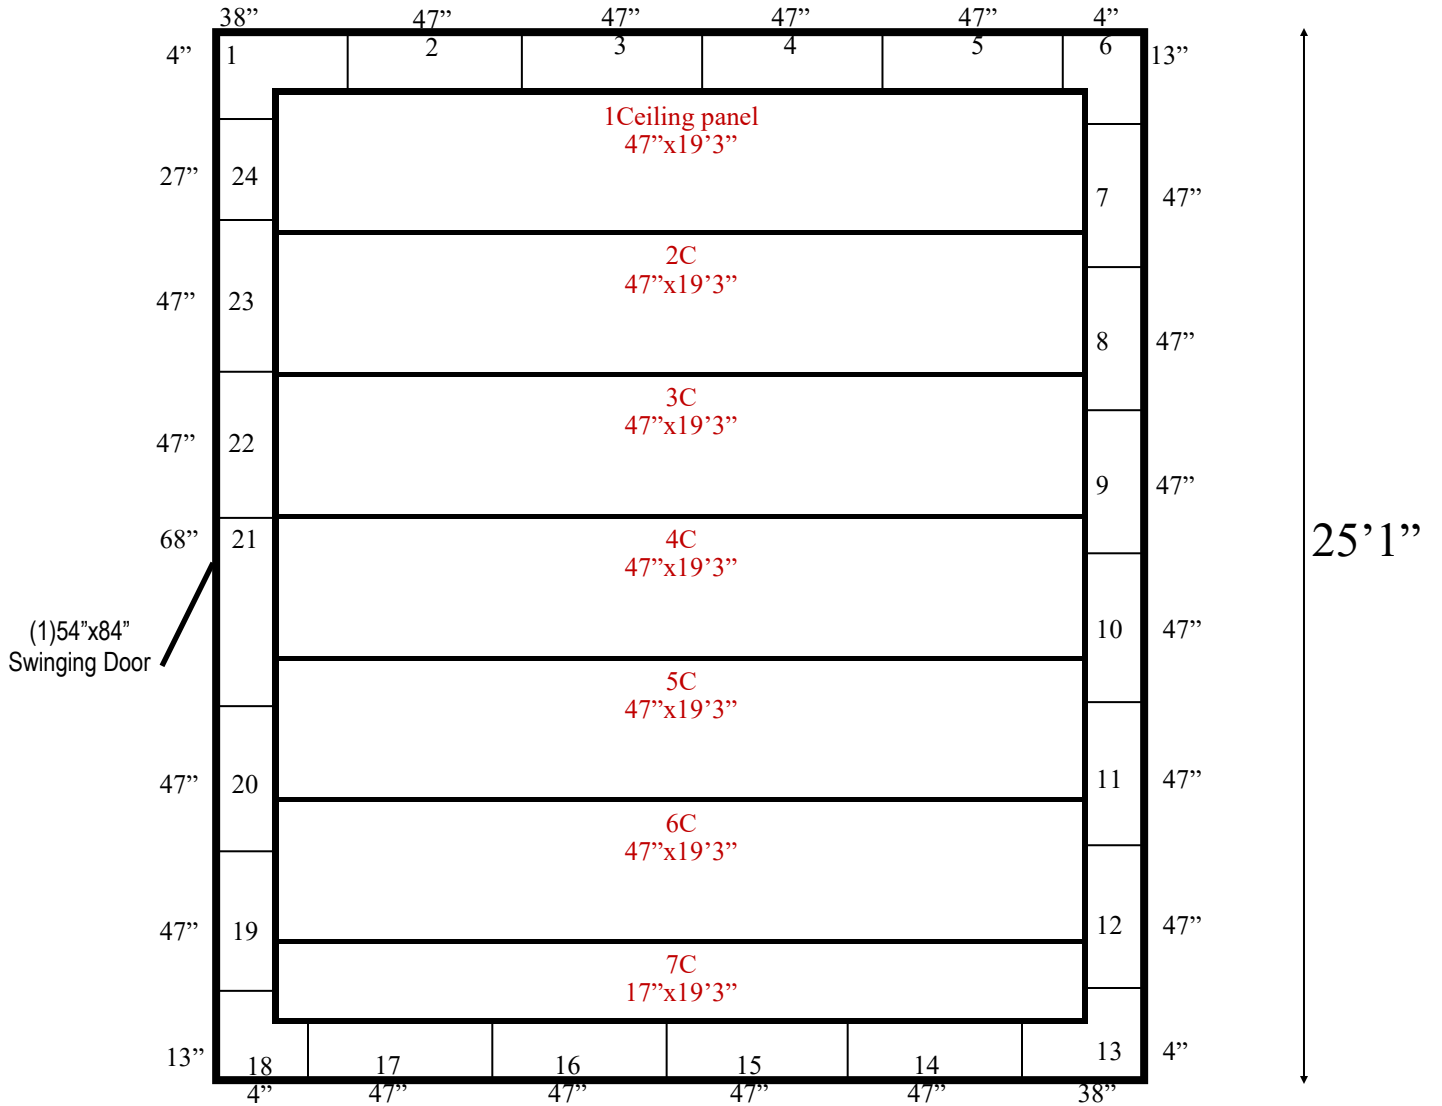

19'3"

19'3" x 25'1" x 8'6" H
Cooler or Freezer
Wall & Ceiling Panels Diagram

102-2019
Yellow
Not drawn to scale.

19'3" x 25'1" x 8'6" H
Cooler or Freezer

102-2019
Yellow

19'3" x 25'1" x 8'6" H
Cooler or Freezer