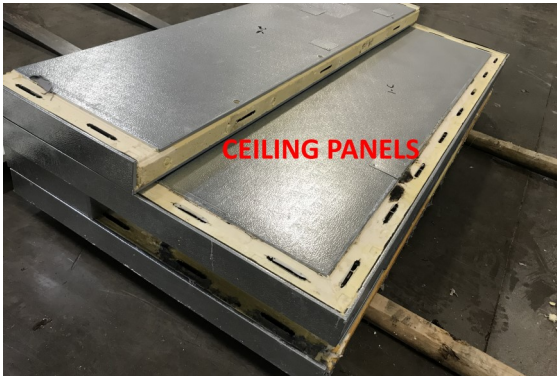

Notes:

Ceiling panel & floor panels layout the same.

7'9" x 13'6" x 8'6" H
Combo Cooler/ Freezer
Wall & Ceiling Panels Diagram

79-2019
Color code: no color
Not drawn to scale.

**7'9" x 13'6" x 8'6" H
Cooler or Freezer**

**79-2019
No color**

**7'9" x 13'6" x 8'6" H
Cooler or Freezer**

**79-2019
No color**