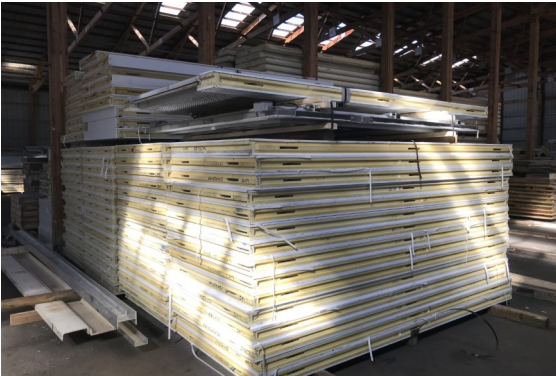

Ceiling support: hangers & rod

**38' x 40' x 10'6" H
Cooler or Freezer
Wall & Ceiling Panels Diagram**

**81-2019
Color code: No color
Not drawn to scale.**

**38' x 40' x 10'6" H
Cooler or Freezer**

**81-2019
No color**