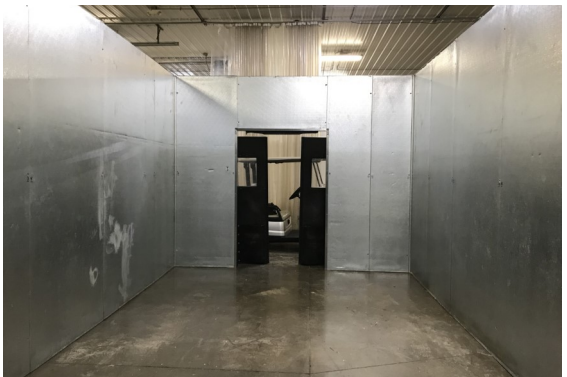

12'6" x 24' x 10' H
Cooler or Freezer
Wall & Ceiling Panels Diagram

74-2019
Color code: blk
Not drawn to scale.

**12'6" x 24' x 10' H
Cooler or Freezer**

**74-2019
black**