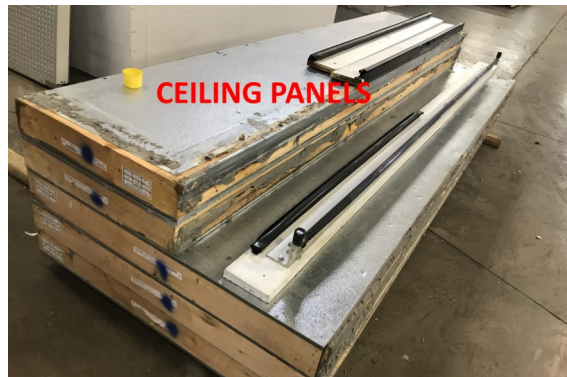

**11' x 16'4" x 10' H  
Cooler or Freezer  
Wall & Ceiling Panels Diagram**

**71-2019  
Color code: Blue  
Not drawn to scale.**

**11' x 16'4" x 10' H  
Cooler or Freezer**

**71-2019  
blue**