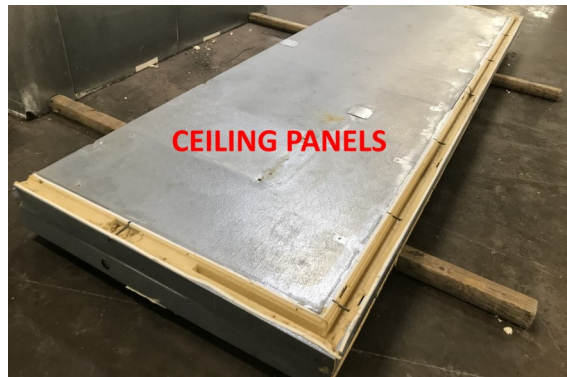

**8' x 12' x 8'4" H
Cooler or Freezer
Wall & Ceiling Panels Diagram**

**67-2019
Green
Not drawn to scale.**

**8' x 12' x 8'4" H
Cooler or Freezer**

**67-2019
Green**