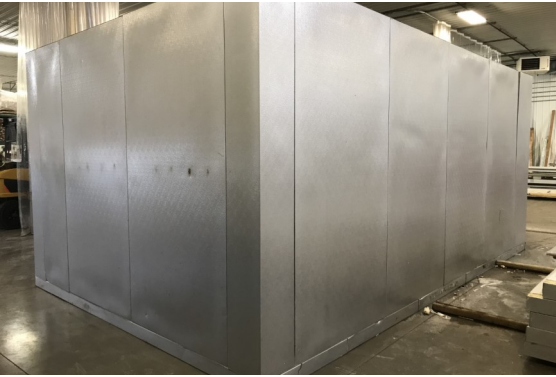

11'7" x 18'4" x 8'8" H
Cooler with Floor
Wall & Ceiling Panels Diagram

65-2019
Color code: Orange
Not drawn to scale.

**11'7" x 18'4" x 8'8" H
Cooler**

**65-2019
Orange**