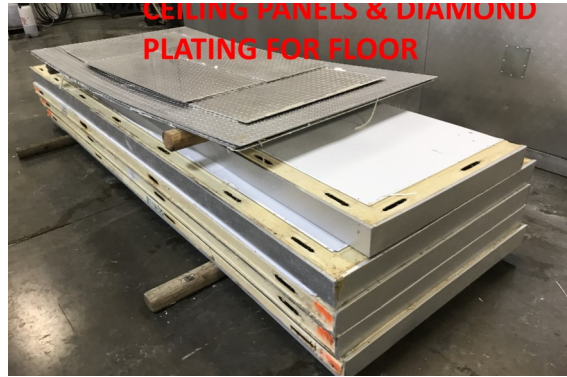

11'7" x 18'4" x 8'8" H
Cooler with Floor
Wall & Ceiling Panels Diagram

65-2019
Color code: Orange
Not drawn to scale.

**11'7" x 18'4" x 8'8" H
Cooler**

**65-2019
Orange**