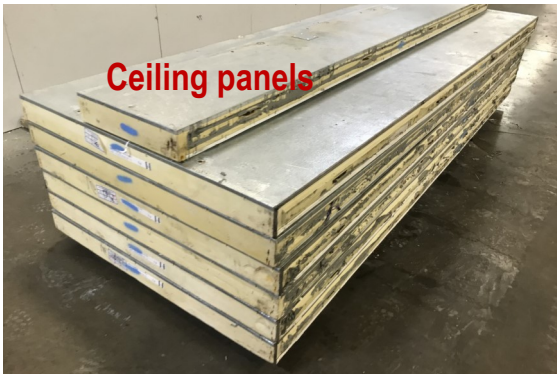

**10'7" x 25'2" x 10'4" H
Cooler or Freezer
Wall & Ceiling Panels Diagram**

**63-2019
Color code: Lt Blue
Not drawn to scale.**

**10'7" x 25'2" x 10'4" H
Cooler or Freezer**

**63-2019
Lt Blue**