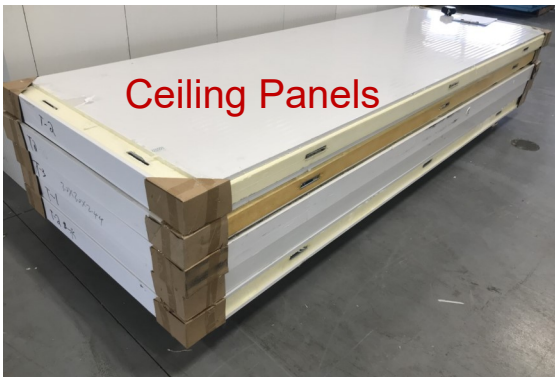

**9'10" x 16'6" x 8' H
Cooler or Freezer
Wall & Ceiling Panels Diagram**

**500-2019
Blue
Not drawn to scale.**

9'10" x 16'6" x 8' H
Cooler or Freezer

500-2019
Blue