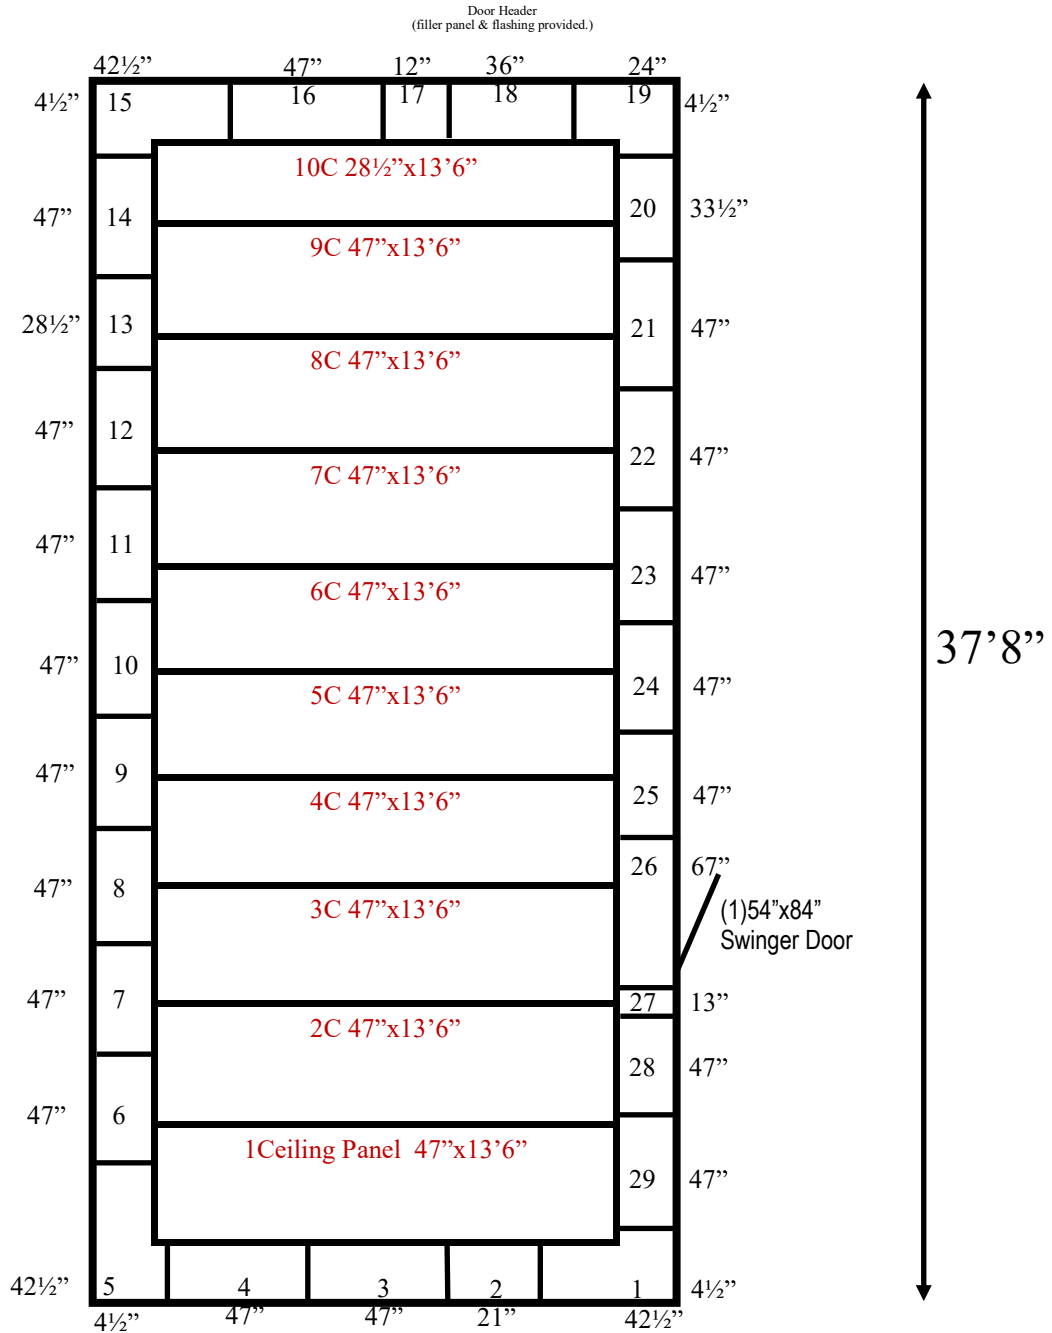

13'6"

13'6" x 37'8" x 10' H
Cooler or Freezer
Wall & Ceiling Panels Diagram

41-2019
Color code: Black
Not drawn to scale.

13'6" x 37'8" x 10' H
Cooler or Freezer

41-2019
Black