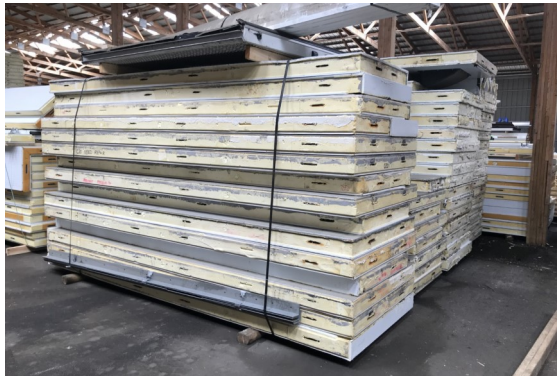

26' x 42'4" x 11'10" H
Cooler or Freezer
Wall & Ceiling Panels Diagram

50-2019
Color code: No color
Not drawn to scale.

26' x 42'4" x 11'10" H
Cooler or Freezer

50-2019
No color

26' x 42'4" x 11'10" H
Cooler or Freezer