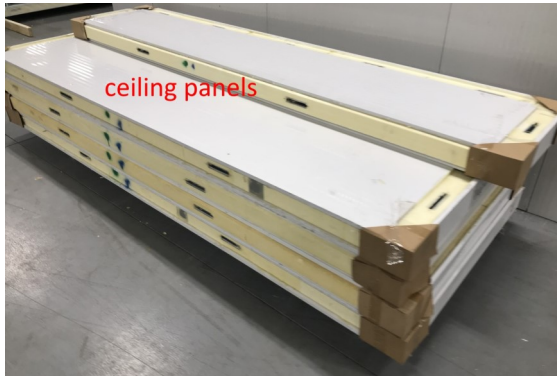

**8'3" x 14'10" x 8' H
Cooler or Freezer
Wall & Ceiling Panels Diagram**

**500-2019
Yellow Blue
Not drawn to scale.**

**8'3" x 14'10" x 8' H
Cooler or Freezer**

**500-2019
Yellow Blue**