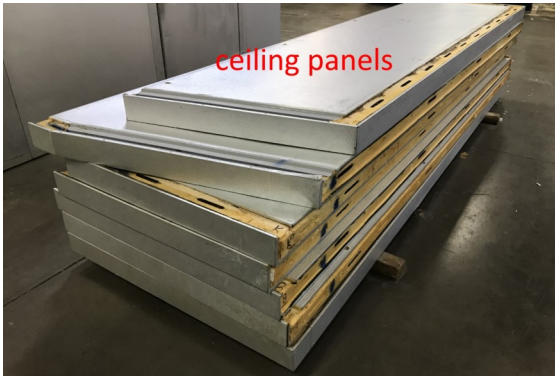

11'8" x 25'1" x 7'2" H
Cooler or Freezer
Wall & Ceiling Panels Diagram

53-2019
Blue
Not drawn to scale.

**11'8" x 25'1" x 7'2" H
Cooler or Freezer**

**53-2019
Blue**

11'8" x 25'1" x 7'2" H
Cooler or Freezer