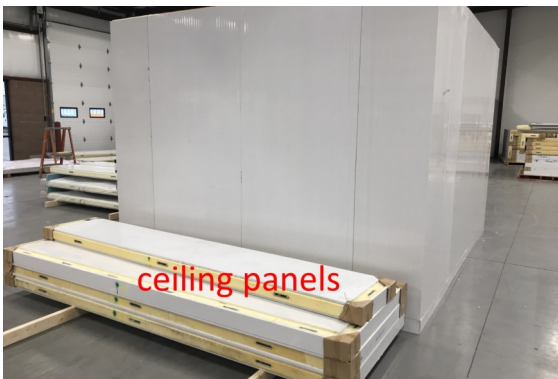

Floor & Ceiling panels layout the same.

9'10" x 11'6" x 8' H
Freezer With Floor
Wall, Ceiling & Floor Panels Diagram

500-2019
Green Yellow
Not drawn to scale.

**9'10" x 11'6" x 8' H
Freezer With Floor**

**500-2019
Green Yellow**