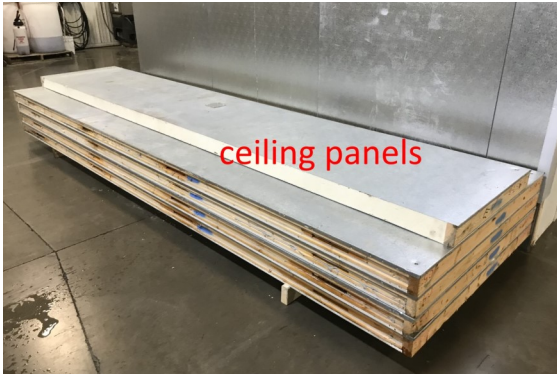

12'9"

Notes:
 Ceiling panels lag bolts to walls.
 Use 2"x6" metal flashing provided to cover ceiling panels when installed.

12'9" x 18' x 10'6" H
 Cooler or Freezer
 Wall & Ceiling Panels Diagram

43-2019
 Light blue
 Not drawn to scale.

**12'9" x 18' x 10'6" H
Cooler or Freezer**

**43-2019
Light Blue**