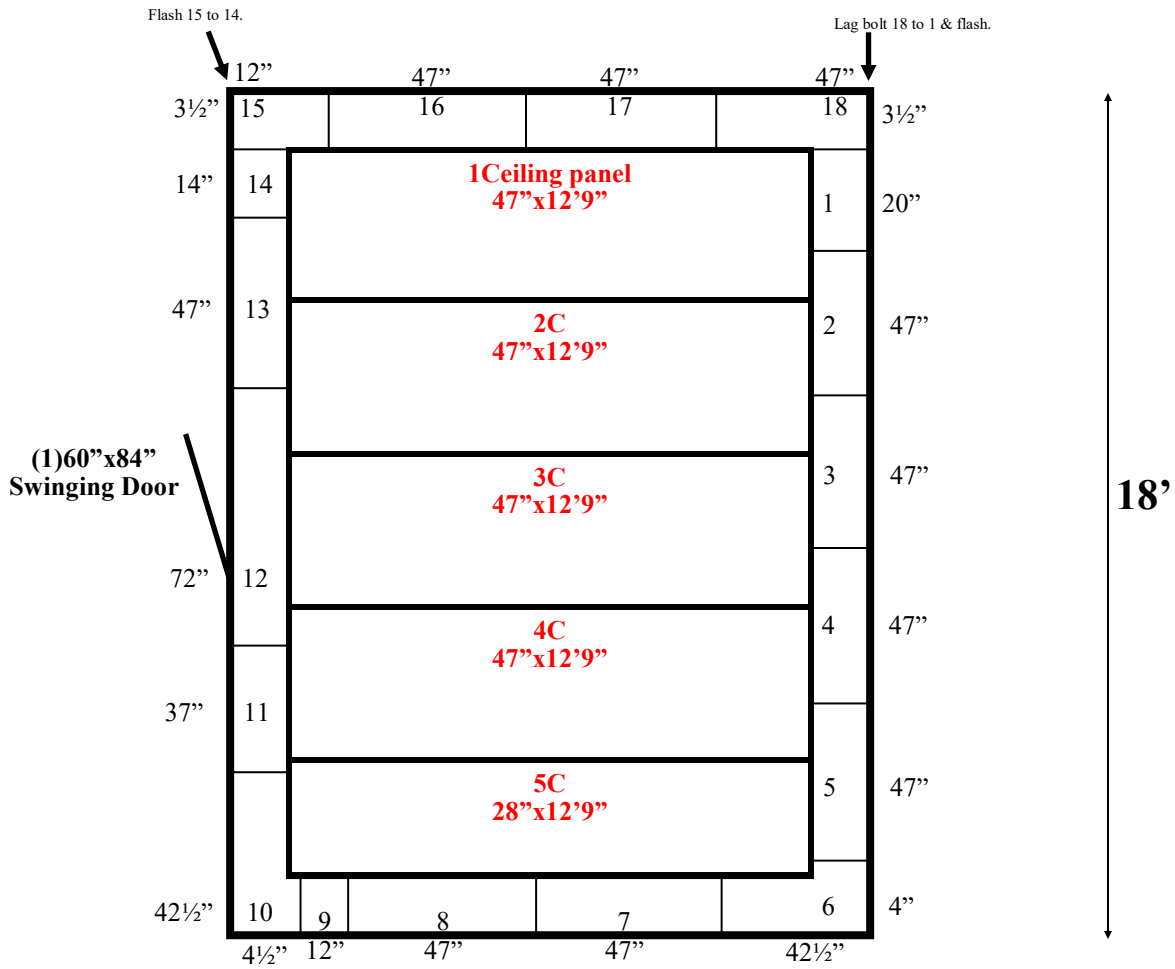

12'9"

Notes:
 Ceiling panels lag bolts to walls.
 Use 2"x6" metal flashing provided to cover ceiling panels when installed.

12'9" x 18' x 10'6" H
 Cooler or Freezer
 Wall & Ceiling Panels Diagram

43-2019
 Light blue
 Not drawn to scale.

**12'9" x 18' x 10'6" H
Cooler or Freezer**

**43-2019
Light Blue**