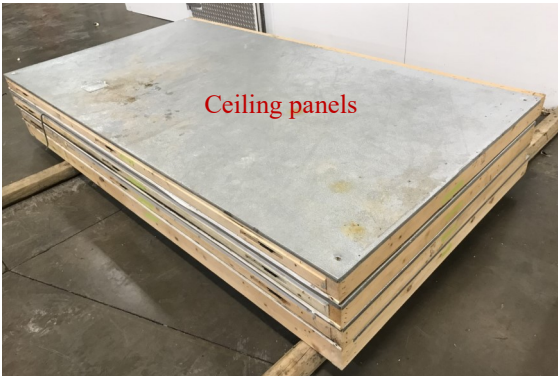

7'6" x 16' x 10'6" H
Cooler or Freezer
Wall & Ceiling Panels Diagram

43-2019
Color code: Lime
Not drawn to scale.

**7'6" x 16' x 10'6" H
Cooler or Freezer**

**43-2019
Lime**