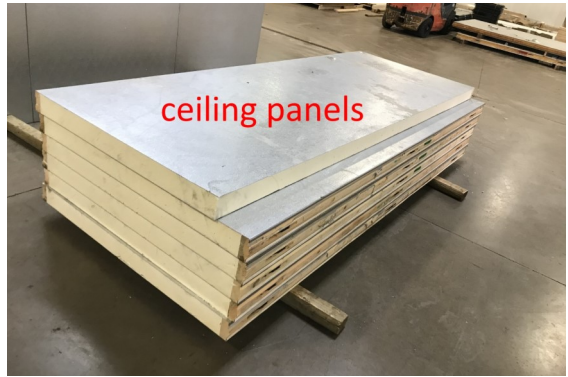

**9'8" x 23'1" x 10'6" H**  
**Cooler or Freezer**  
**Wall & Ceiling Panels Diagrams**

**43-2019**  
**Green**  
**Not drawn to scale.**

**9'8" x 23'1" x 10'6" H  
Cooler or Freezer**

**43-2019  
Green**