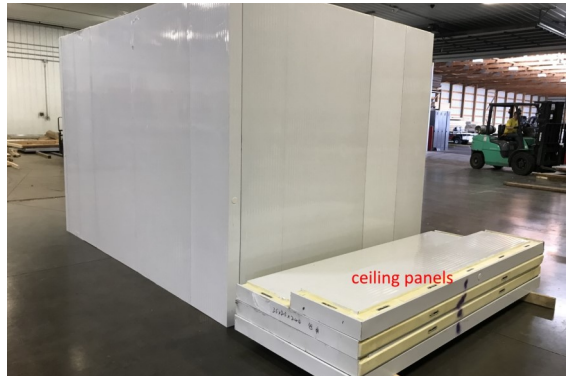

8'3" x 11'6" x 8' H
Cooler
Wall & Ceiling Panels Diagram

500-2019
Purple
Not drawn to scale.

**8'3" x 11'6" x 8' H
Cooler**

**500-2019
Purple**