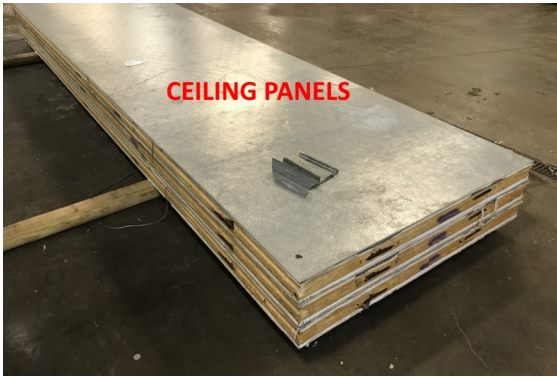

Notes:
Flash ceiling to walls 2"x2" inside, 2"x6" outside.

12' x 14' x 10'4" H
Cooler
Wall & Ceiling Panels Diagram

29-2019
Lt Blue
Not drawn to scale.

**12' x 14' x 10'4" H
Cooler**

**29-2019
Lt Blue**