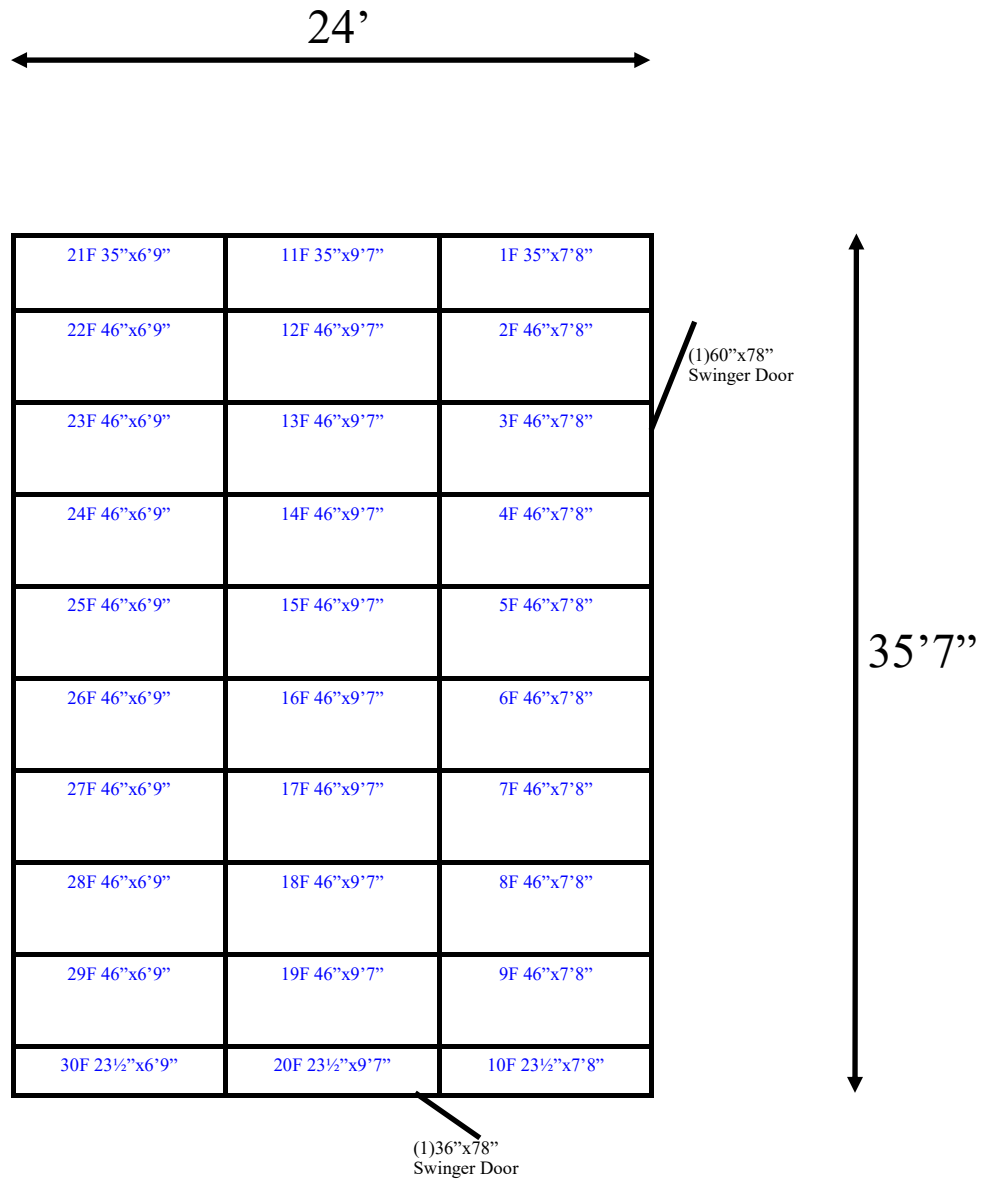

24' x 35'7" x 8'6" H
Freezer with Floor
Wall & Ceiling Panels Diagram

26-2019
Color code: No color
Not drawn to scale.

24' x 35'7" x 8'6" H
Freezer with Floor
Floor Panels Diagram

26-2019
Color code: No color
Not drawn to scale.

**24' x 35'7" x 8'6" H
Freezer with Floor**

**26-2019
No color**

24' x 35'7" x 8'6" H
Freezer with Floor

26-2019
No color