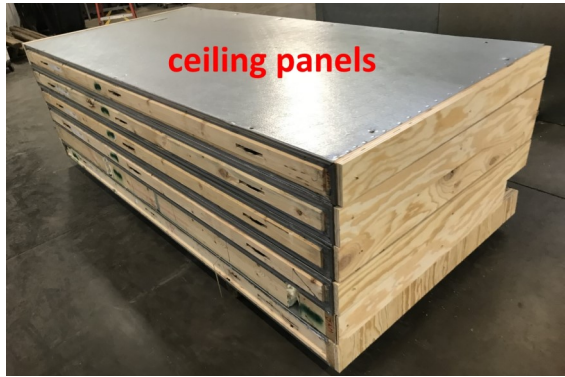

Notes
Ceiling lag bolts down to walls.
Flash corner #8 to #9.

8'7" x 23'3" x 9'11" H
Cooler
Wall & Ceiling Panels Diagram

22-2019
Color code: Green Blue
Not drawn to scale.

**8'7" x 23'3" x 9'11" H
Cooler**