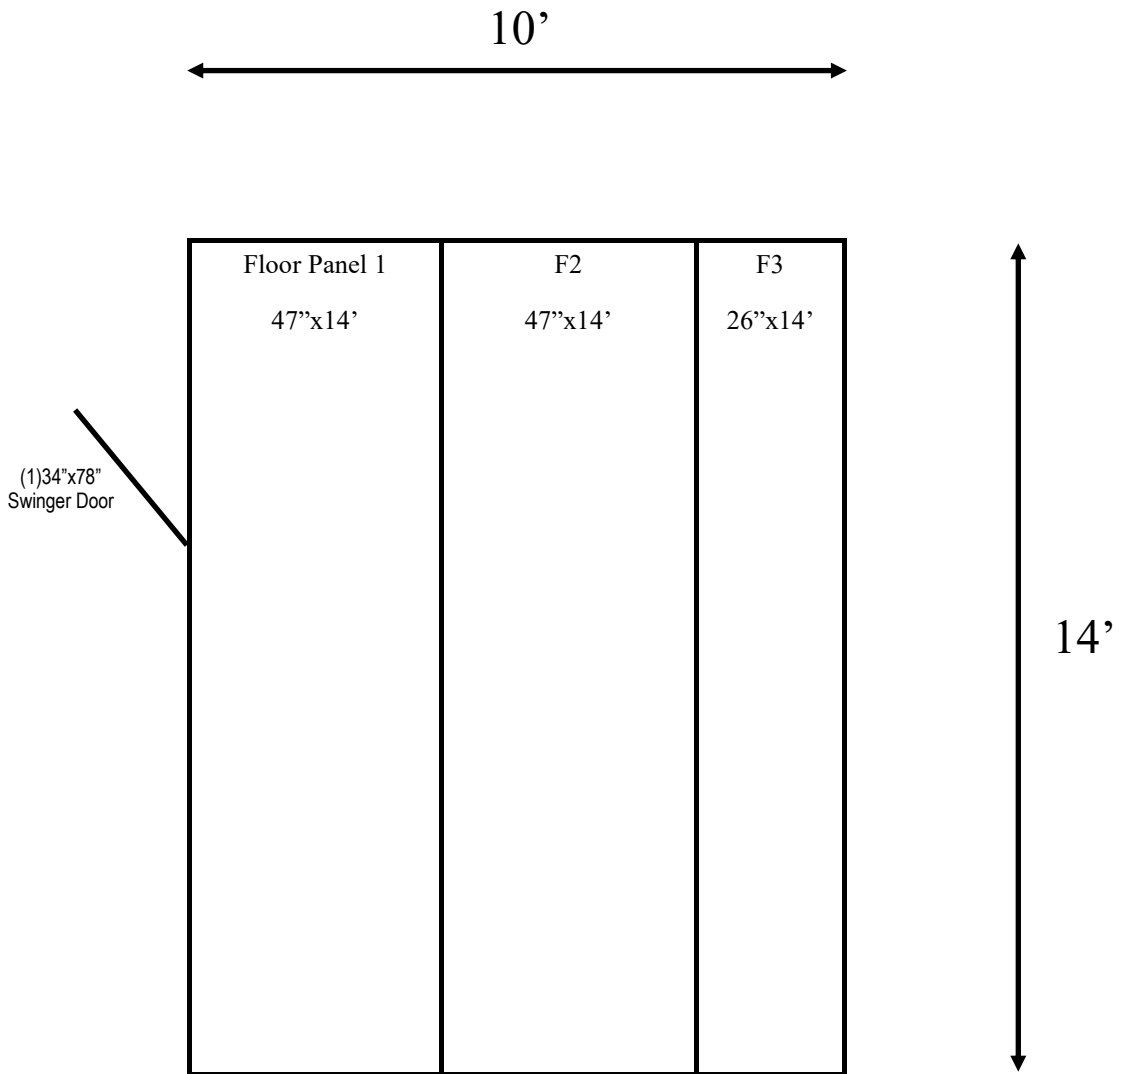

Note:
Ceiling lag bolts down to walls.
Use 2"x7" flashing provided to cover ceiling once assembled.

**10' x 14' x 8'10" H
Cooler with Floor
Wall & Ceiling Panels Diagram**

**33-2019
Blue
Not drawn to scale.**

Note:
Use 6" flat flashing provided to cover floor exterior end caps.

10' x 14' x 8'10" H
Cooler with Floor
Floor Panels Diagram

33-2019
Blue
Not drawn to scale.

**10' x 14' x 8'10" H
Cooler with Floor**