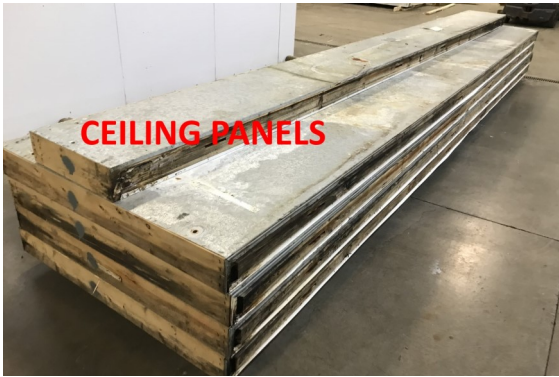

17'3" x 19' x 9'2" H  
Cooler  
Wall & Ceiling Panels Diagram

33-2019  
Color code: Gray  
Not drawn to scale.

**17'3" x 19' x 9'2" H  
Cooler**

**33-2019  
Gray**