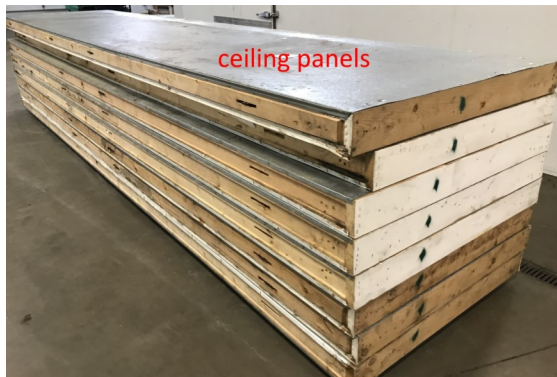

**18' x 31' x 8'6" H**  
**Cooler or Freezer**  
**Wall & Ceiling Panels Diagram**

**17-2019**  
**Color code: Green**  
**Not drawn to scale.**

**18' x 31' x 8'6" H  
Cooler or Freezer**

**17-2019  
Green**