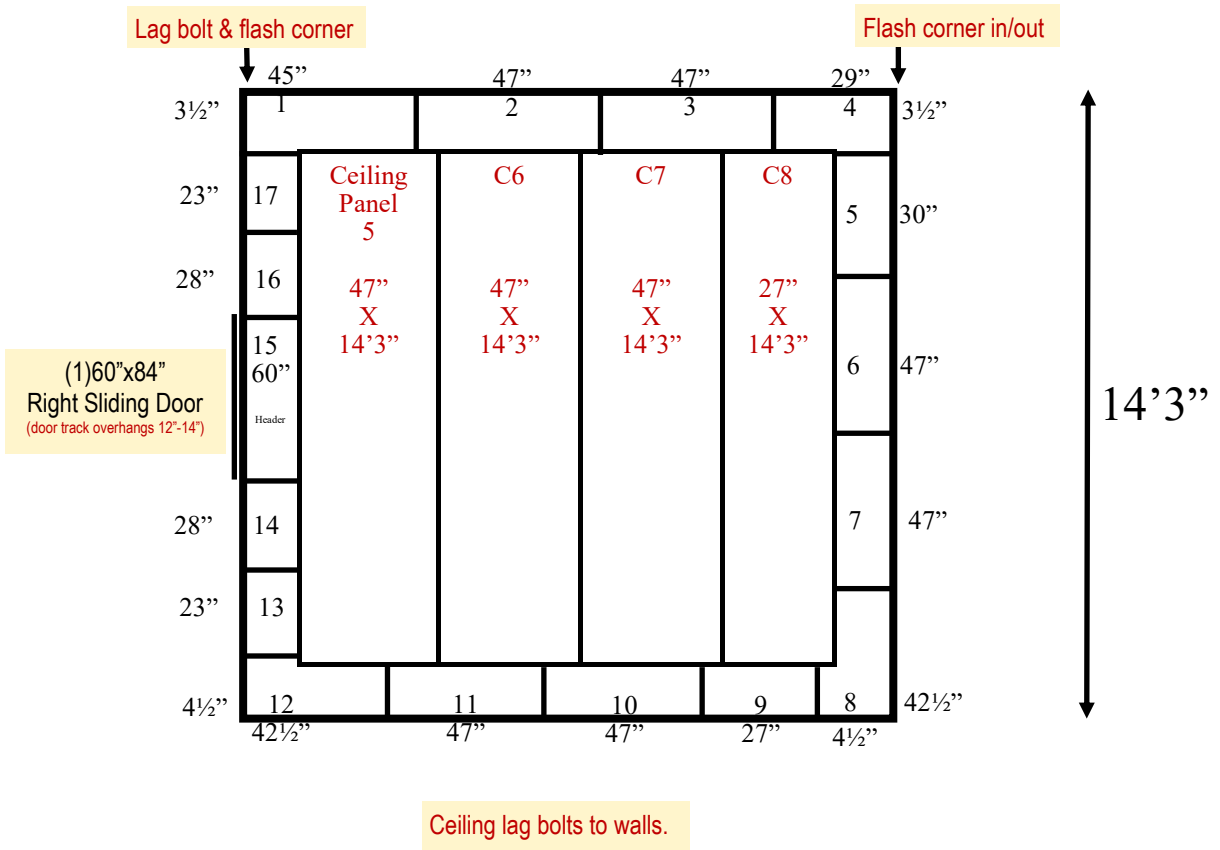

14'

14' x 14'3" x 10' H
Cooler
Wall & Ceiling Panels Diagram

79-2019
Color code: Green
Not drawn to scale.

**14' x 14'3" x 10' H
Cooler**

**79-2019
Green**

**14' x 14'3" x 10' H
Cooler**

**79-2019
Green**