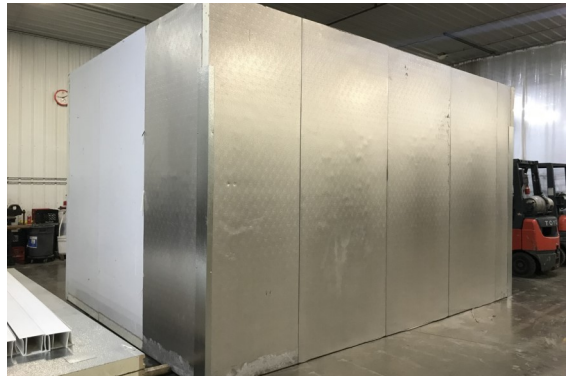

Notes:
Use plastic boot for bottom of walls.

11'10" x 16'7" x 10'2" H
Cooler
Wall & Ceiling Panels Diagram

500-2019
Color code: No color
Not drawn to scale.

**11'10" x 16'7" x 10'2" H
Cooler**

**500-2019
No color**