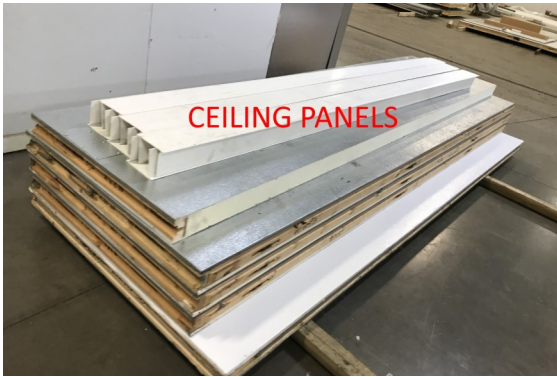

Notes:
Use plastic boot for bottom of walls.

11'10" x 16'7" x 10'2" H
Cooler
Wall & Ceiling Panels Diagram

500-2019
Color code: No color
Not drawn to scale.

**11'10" x 16'7" x 10'2" H
Cooler**

**500-2019
No color**