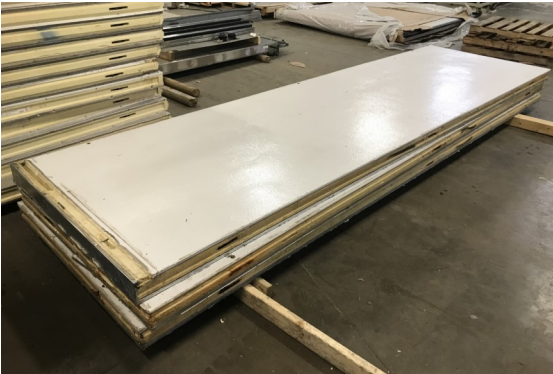

12' x 14' x 8'4" H
Cooler
Wall & Ceiling Panels Diagram

500-19
Black
Not drawn to scale.

**12' x 14' x 8'4" H
Cooler**

**500-2019
Black**