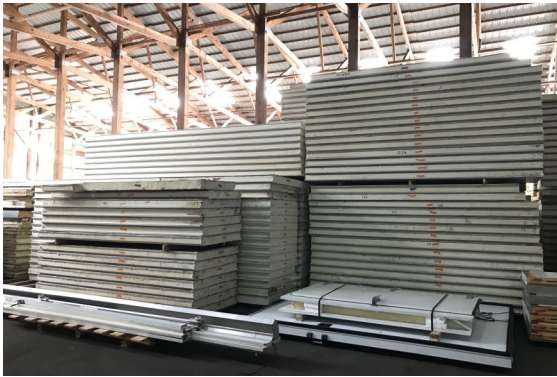

Notes:

Doors: (1)8'x10' Manual Sliding Door, (1) 36"x84" Swinger Door

Buyer decides where doors are placed.

Ceiling Support: T-channel

48'9" x 55'7" x 18'5" H
Drive-In Cooler or Freezer
Wall & Ceiling Panels Diagram

1-2018
Orange
Not drawn to scale.

**48'9" x 55'7" x 18'5" H
Cooler or Freezer**

**1-2018
Orange**

**48'9" x 55'7" x 18'5" H
Cooler or Freezer**

**1-2018
Orange**