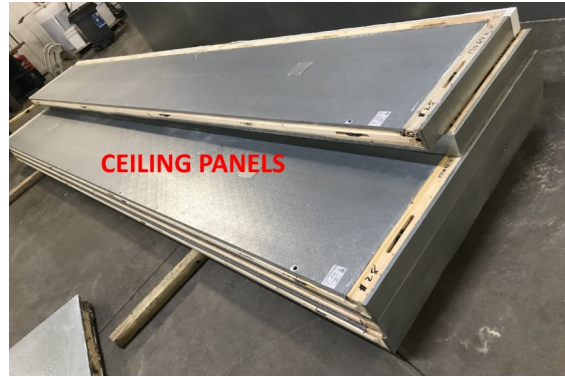

**16' x 16' x 9' H
Cooler or Freezer
Wall & Ceiling Panels Diagram**

**14-2019
Color code: Key lime
Not drawn to scale.**

**16' x 16' x 9' H
Cooler or Freezer**

**14-2019
Key Lime**