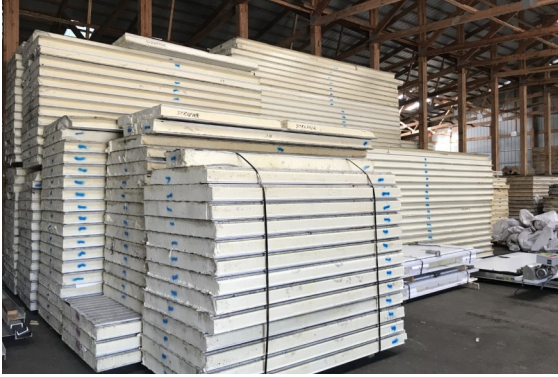

Notes:

Doors: (1)8'x10' Electric Sliding Door, (2) 36"x84" Swinger Doors

Buyer decides where doors are placed.

Ceiling Support: T-channel

48'9" x 74' x 18'5" H
Drive-In Cooler or Freezer
Wall & Ceiling Panels Diagram

1-2019
Blue
Not drawn to scale.

**48'9" x 74' x 18'5"
Cooler or Freezer**

**1-2019
Blue**

48'9" x 74' x 18'5"
Cooler or Freezer

1-2019
Blue