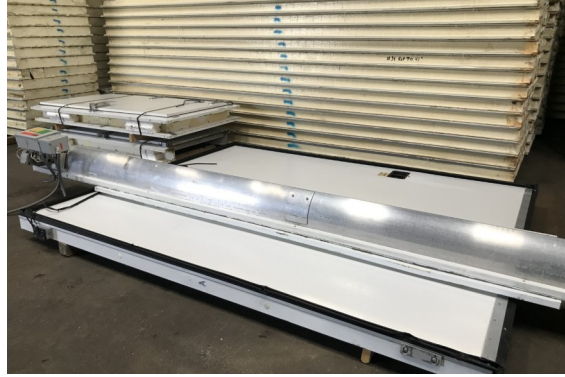

Notes:

Doors: (1)8'x10' Electric Sliding Door, (2) 36"x84" Swinger Doors

Buyer decides where doors are placed.

Ceiling Support: T-channel

48'9" x 74' x 18'5" H
Drive-In Cooler or Freezer
Wall & Ceiling Panels Diagram

1-2019
Blue
Not drawn to scale.

**48'9" x 74' x 18'5"
Cooler or Freezer**

**1-2019
Blue**

48'9" x 74' x 18'5"
Cooler or Freezer

1-2019
Blue